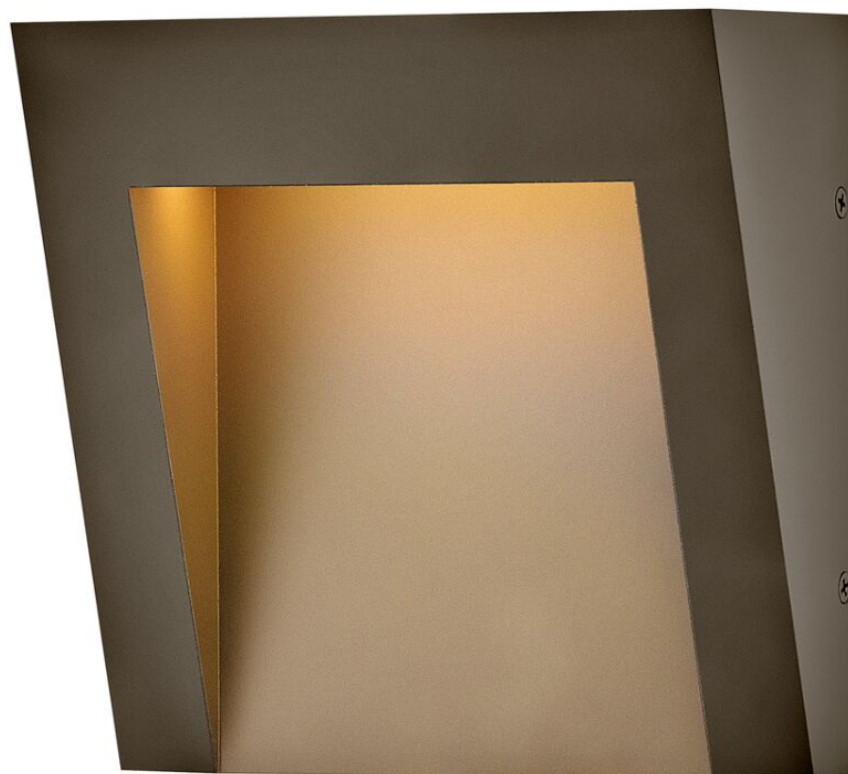

**COASTAL
ELEMENTS™**
collection

TAPER

EXTRA SMALL WALL MOUNT LANTERN

2140TR

Sleek and sophisticated, Taper is built to last with a timeless, minimalist style that radiates contemporary cool. Its recessed integrated LEDs are directed downward with gradient illumination that grazes the gently sloped design.

FINISH: Textured Oil Rubbed Bronze

GLASS: Etched Lens

WIDTH: 7"

HEIGHT: 7"

DEPTH: 0

LIGHT SOURCE: Integrated LED

WATTAGE: 8.50w LED *Included

HINKLEY