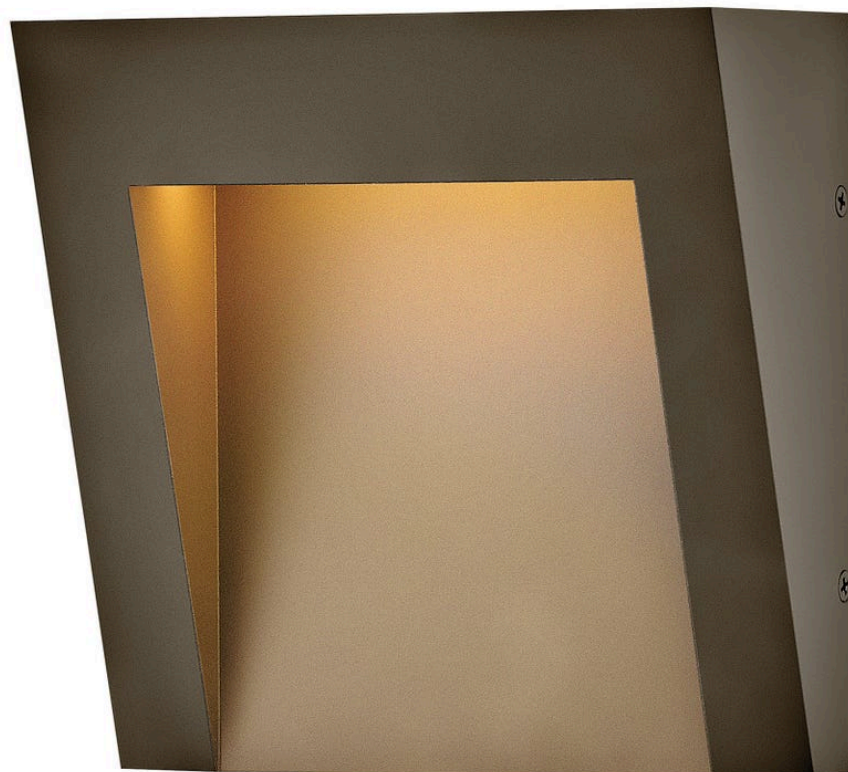

**COASTAL
ELEMENTS™**
collection

TAPER

SMALL LED WALL SCONCE

2140TR

Sleek and sophisticated, Taper is built to last with a timeless, minimalist style that radiates contemporary cool. Its recessed integrated LEDs are directed downward with gradient illumination that grazes the gently sloped design.

FINISH: Textured Oil Rubbed Bronze

GLASS: Etched Lens

WIDTH: 7"

HEIGHT: 7"

DEPTH: 0

LIGHT SOURCE: Integrated LED

WATTAGE: 8w LED *Included

HINKLEY