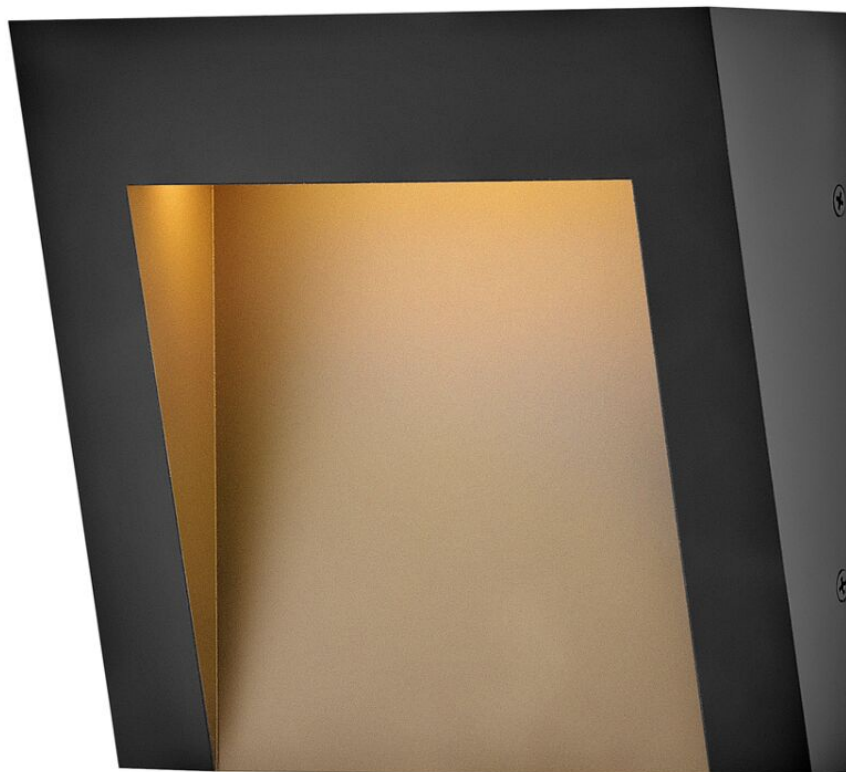

COASTAL
ELEMENTS™
collection

TAPER

EXTRA SMALL WALL MOUNT LANTERN

2140TK

Sleek and sophisticated, Taper is built to last with a timeless, minimalist style that radiates contemporary cool. Its recessed integrated LEDs are directed downward with gradient illumination that grazes the gently sloped design.

FINISH: Textured Black

GLASS: Etched Lens

WIDTH: 7"

HEIGHT: 7"

DEPTH: 0

LIGHT SOURCE: Integrated LED

WATTAGE: 8.50w LED *Included

HINKLEY