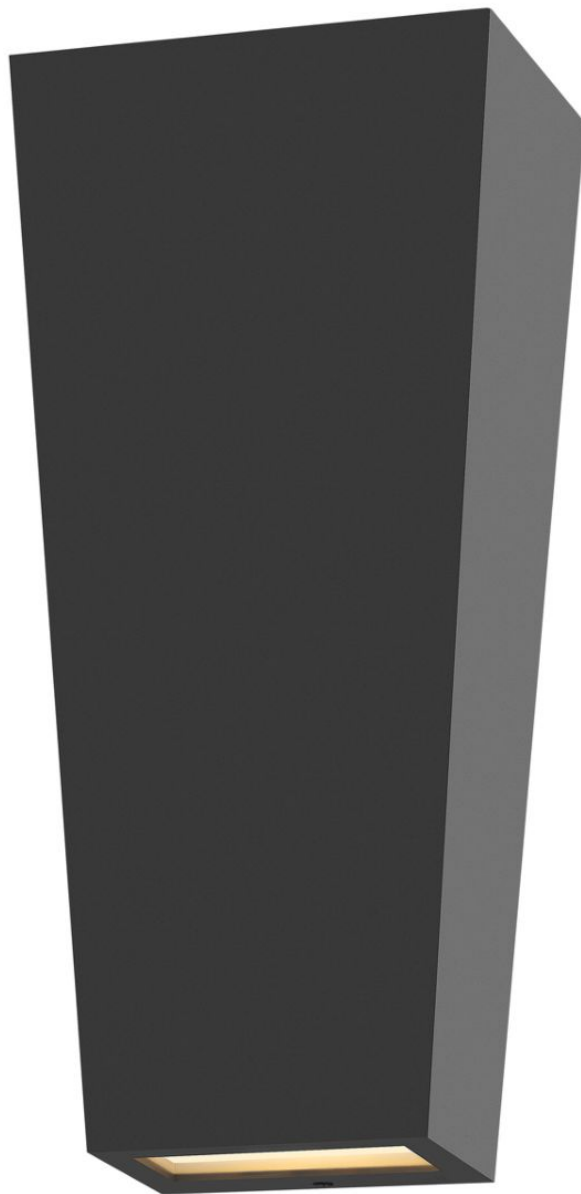

**COASTAL
ELEMENTS™**
collection

CRUZ

MEDIUM WALL MOUNT LANTERN

13024BK-LL

Cruz catches the eye with its modern, sleek design and trapezoidal silhouette. Available in Black and Textured White finish options, Cruz emits a beautiful wall wash illumination through the etched glass to enhance modern façades. Mounting versatility allows individuals to display either the small or large side up or down. LED bulb is included.

FINISH: Black

GLASS: Etched Lens

WIDTH: 7.3"

HEIGHT: 16.5"

DEPTH: 0

LIGHT SOURCE: Socketed

HINKLEY

HINKLEY
33000 Pin Oak Parkway
Avon Lake, OH 44012