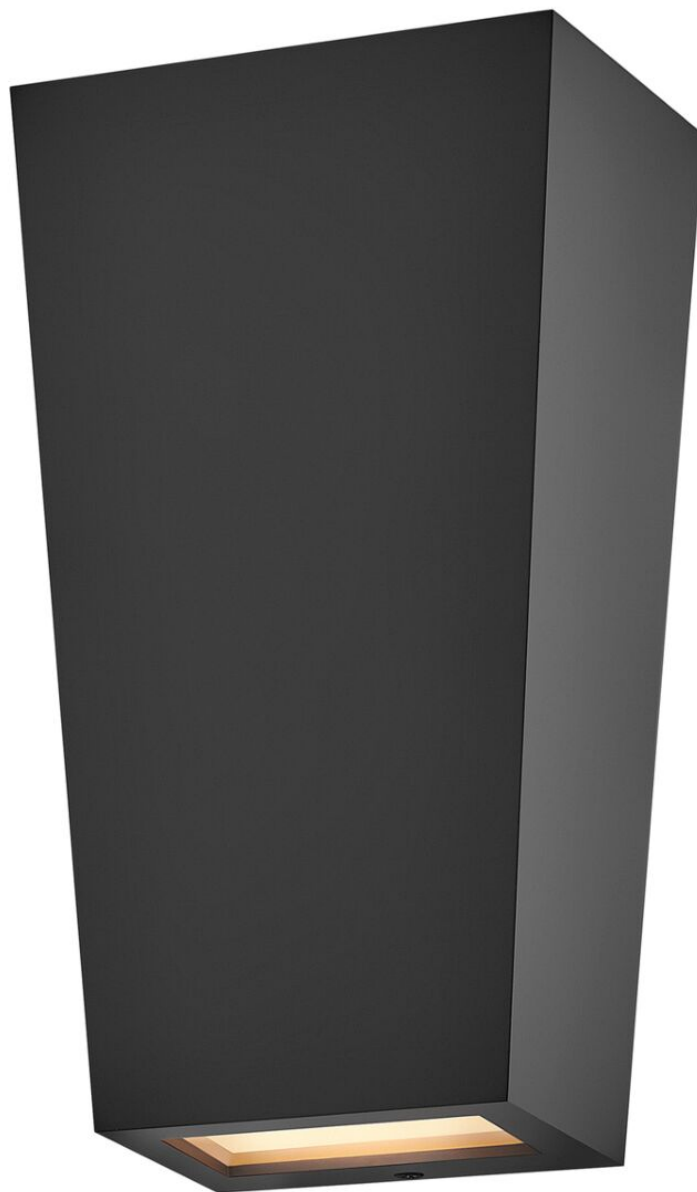

**COASTAL
ELEMENTS™**
collection

CRUZ

SMALL WALL MOUNT LANTERN

13020BK-LL

Cruz catches the eye with its modern, sleek design and trapezoidal silhouette. Available in Black and Textured White finish options, Cruz emits a beautiful wall wash illumination through the etched glass to enhance modern façades. Mounting versatility allows individuals to display either the small or large side up or down. LED bulb is included.

FINISH: Black

GLASS: Etched Lens

WIDTH: 6"

HEIGHT: 11"

DEPTH: 0

LIGHT SOURCE: Socketed

WATTAGE: 2-6.50w GU10 LED *Included

HINKLEY