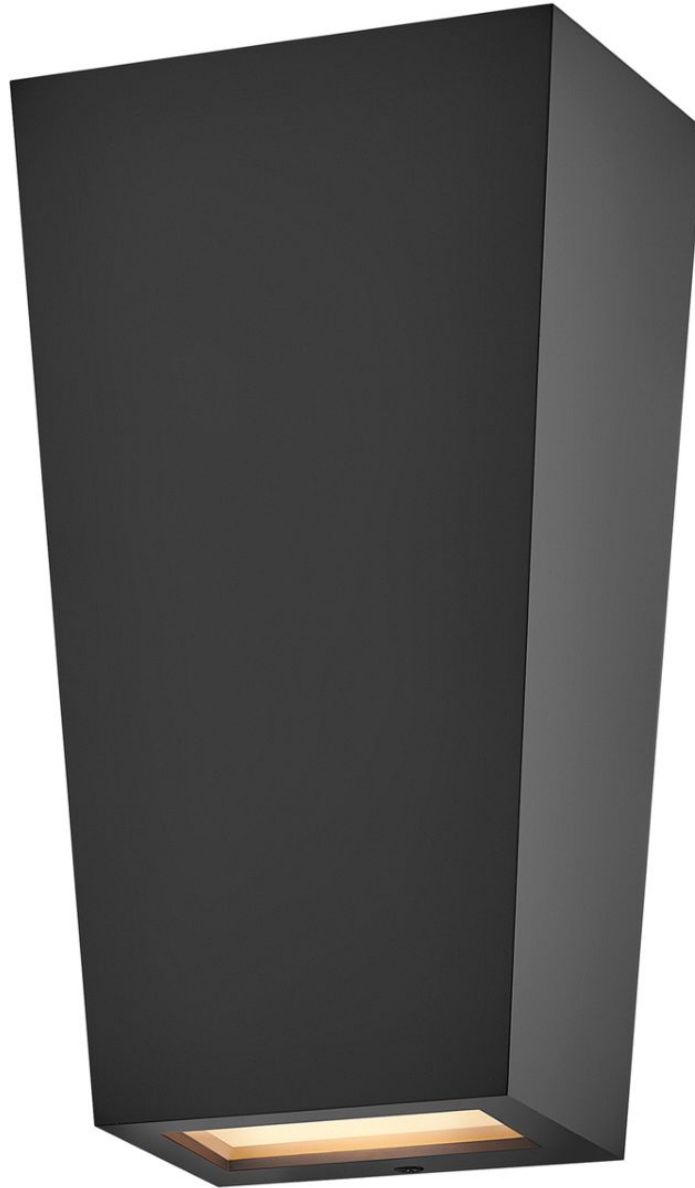

**COASTAL
ELEMENTS™**
collection

CRUZ

SMALL WALL MOUNT LANTERN

13020BK-LL

Cruz catches the eye with its modern, sleek design and trapezoidal silhouette. Available in Black and Textured White finish options, Cruz emits a beautiful wall wash illumination through the etched glass to enhance modern façades. Mounting versatility allows individuals to display either the small or large side up or down. LED bulb is included.

FINISH: Black

GLASS: Etched Lens

WIDTH: 6"

HEIGHT: 11"

DEPTH: 0

LIGHT SOURCE: Socketed

HINKLEY

HINKLEY
33000 Pin Oak Parkway
Avon Lake, OH 44012