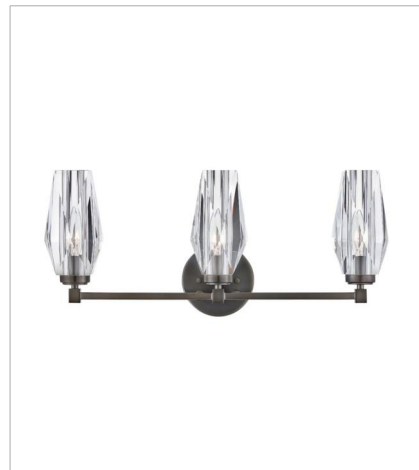

# ANA

An embodiment of modern elegance, Ana's faceted heavy-cut crystal gleams against a Black Oxide, Heritage Brass, or Polished Nickel finish. Like a piece of statement-making jewelry, Ana is the signature finishing touch in any setting.

**FINISH:** Black Oxide  
**GLASS:** Faceted Clear Crystal

**38250BX**  
LARGE SINGLE LIGHT SCONCE  
5.3" W, 25" H  
Socketed  
1-5w Cand. LED, 60w Equiv.

**52482BX**  
SMALL TWO LIGHT VANITY  
13.8" W, 10.3" H  
Socketed  
2-5w Cand. LED, 60w Equiv.

**52483BX**  
MEDIUM THREE LIGHT VANITY  
23.5" W, 10.3" H  
Socketed  
3-5w Cand. LED, 60w Equiv.

**38255BX**  
MEDIUM SINGLE TIER CHANDELIER  
30" W, 22.8" H  
Socketed  
6-5w Cand. LED, 60w Equiv.

**38256BX**  
MEDIUM EIGHT LIGHT LINEAR  
46" W, 14" H  
Socketed  
8-5w Cand. LED, 60w Equiv.

**38257BX**  
EXTRA SMALL PENDANT  
6.5" W, 14" H  
Socketed  
1-5w Cand. LED, 60w Equiv.