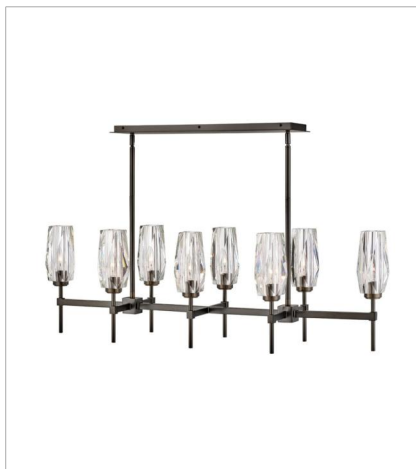

# ANA

An embodiment of modern elegance, Ana's faceted heavy-cut crystal gleams against a Black Oxide, Heritage Brass, or Polished Nickel finish. Like a piece of statement-making jewelry, Ana is the signature finishing touch in any setting.

**FINISH:** Black Oxide  
**GLASS:** Faceted Clear Crystal

**38250BX**  
LARGE SINGLE LIGHT SCONCE  
5.3" W, 25" H  
Socketed  
1-5w Cand. LED, 60w Equiv.

**52482BX**  
SMALL TWO LIGHT VANITY  
13.8" W, 10.3" H  
Socketed  
2-5w Cand. LED, 60w Equiv.

**52483BX**  
MEDIUM THREE LIGHT VANITY  
23.5" W, 10.3" H  
Socketed  
3-5w Cand. LED, 60w Equiv.

**38255BX**  
MEDIUM SINGLE TIER CHANDELIER  
30" W, 22.8" H  
Socketed  
6-5w Cand. LED, 60w Equiv.

**38256BX**  
MEDIUM EIGHT LIGHT LINEAR  
46" W, 14" H  
Socketed  
8-5w Cand. LED, 60w Equiv.

**38257BX**  
EXTRA SMALL PENDANT  
6.5" W, 14" H  
Socketed  
1-5w Cand. LED, 60w Equiv.