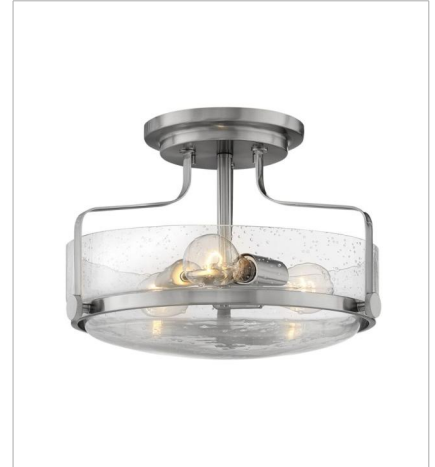

HARPER

Harper's sleek, retro design elevates the traditional ceiling mount with a unique clear seedy glass bound by a prominent metal ring and decorative knobs. Available in five classic finishes.

FINISH: Brushed Nickel
GLASS: Clear Seedy, Etched Opal

3640BN-CS
MEDIUM FLUSH MOUNT
15.8" W, 6.3" H
Socketed
3-5w Med. LED

3641BN
MEDIUM SEMI-FLUSH MOUNT
14.5" W, 10" H
Socketed
3-14w Med. LED, 100w Equiv.

3641BN-CS
MEDIUM SEMI-FLUSH MOUNT
14.5" W, 10" H
Socketed
3-14w Med. LED, 100w Equiv.

3643BN
LARGE SEMI-FLUSH MOUNT
18" W, 10" H
Socketed
3-14w Med. LED, 100w Equiv.

3643BN-CS
LARGE SEMI-FLUSH MOUNT
18" W, 10" H
Socketed
3-14w Med. LED, 100w Equiv.

HINKLEY

HINKLEY
33000 Pin Oak Parkway
Avon Lake, OH 44012