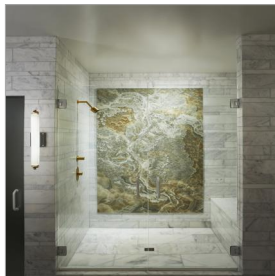

ROLLINS

51092BK-HB

MEDIUM LED VANITY

Rollins is both industrial in form and transitional in style. Unique rectangular etched opal glass has softly rounded edges offset by contrasting details on the backplate and the square knobs anchoring either end. This integrated LED design comes in two finish combinations, Black with Chrome and Black with Heritage Brass, and can be hung both vertically and horizontally.

DETAILS	
FINISH:	Black
MATERIAL:	Steel
GLASS:	Etched Opal
DIMMABLE:	YES - CL TYPE DIMMER (SSL7A)

DIMENSIONS	
WIDTH:	24"
HEIGHT:	4.3"
WEIGHT:	1.5lb
BACK PLATE:	5.75"W X 4.25"H
EXTENSION:	4"
TOP TO OUTLET:	2.25"

PRODUCT DETAILS:

- Fixture can be mounted horizontally.
- Suitable for use in damp locations as defined by NEC and CEC. Meets United States UL Underwriters Laboratories & CSA Canadian Standards Association Product Safety Standards.
- LED components carry a 5-year limited warranty
- Fixture can be mounted vertically
- Merging the best of traditional and modern elements with a sophisticated and streamlined look
- ADA compliant
- Mounting hardware is hidden on the back plate to ensure a clean silhouette