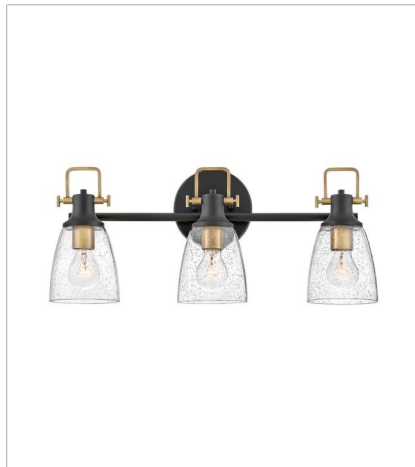

EASTON

With style elements that blend both hip and historical, Easton exudes a modern industrial vibe. Bold clear seedy glass shades pair with a distinctive top yoke and vintage-inspired knobs for a robust silhouette.

FINISH: Black with Heritage Brass accents, Black with Chrome accents
GLASS: Clear Seedy

51270BK
MEDIUM SINGLE LIGHT VANITY
6" W, 10.5" H
Socketed
1-10w Med. LED, 100w Equiv.

51270BK-CM
MEDIUM SINGLE LIGHT VANITY
6" W, 10.5" H
Socketed
1-10w Med. LED, 100w Equiv.

51272BK
SMALL TWO LIGHT VANITY
14.5" W, 10.5" H
Socketed
2-10w Med. LED, 100w Equiv.

51272BK-CM
SMALL TWO LIGHT VANITY
14.5" W, 10.5" H
Socketed
2-10w Med. LED, 100w Equiv.

51273BK
MEDIUM THREE LIGHT VANITY
24" W, 10.5" H
Socketed
3-10w Med. LED, 100w Equiv.