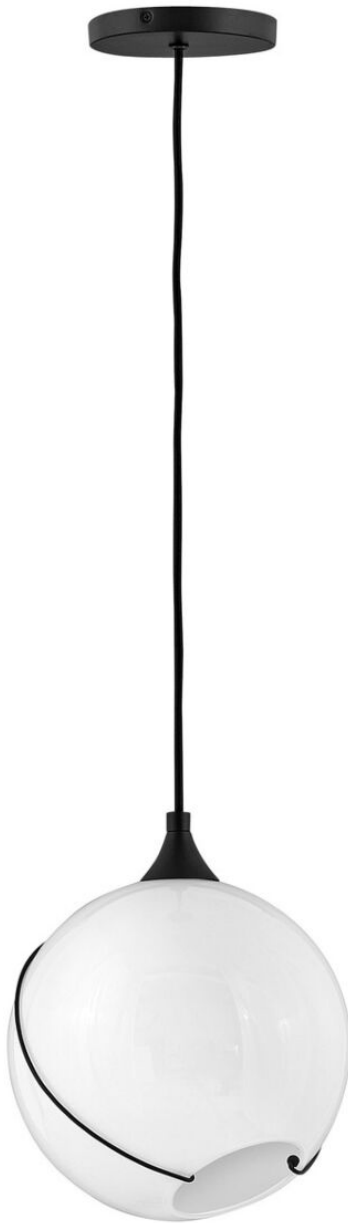

lisa mcdennon
COLLECTION

SKYE

SMALL PENDANT | 30303BLK-WH

Mesmerizingly asymmetrical with a bohemian, mid-century modern flair, Skye showcases a stunning globe of clear or cased opal glass with an off-center opening. A slender ring and delicate details in a Heritage Brass or Black finish pull the look together, while an adjustable wire allows you to create the perfect look for your space.

FINISH: Black

GLASS: Cased Opal

WIDTH: 10.8"

HEIGHT: 12.8"

DEPTH: 0

LIGHT SOURCE: Socketed

WATTAGE: 1-10w Med. LED, 100w Equiv.

HINKLEY