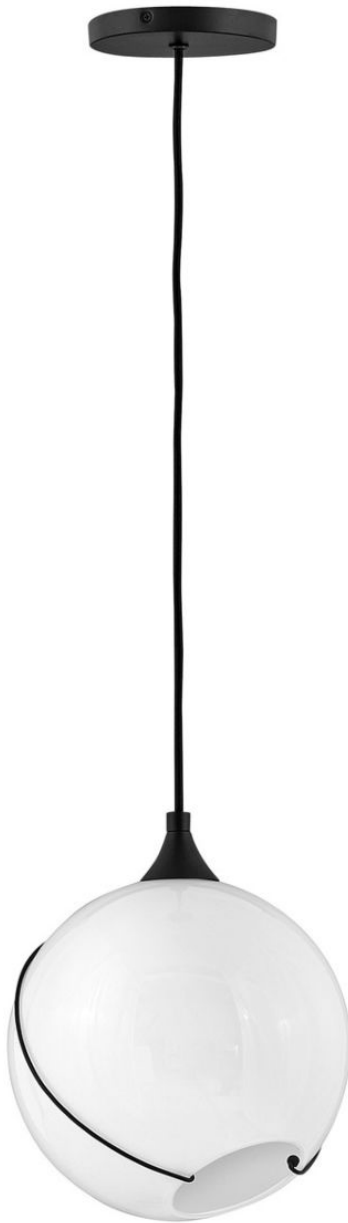

lisa mcdennon
COLLECTION

SKYE

SMALL PENDANT | 30303BLK-WH

Mesmerizingly asymmetrical with a mid-century modern flair, Skye showcases a single or cluster of glass globes, each encircled with a slender ring. Each opening is off-center and the globes fall to different lengths, with Heritage Brass or Black details pulling the look together perfectly.

FINISH: Black

GLASS: Cased Opal

WIDTH: 10.8"

HEIGHT: 12.8"

DEPTH: 0

LIGHT SOURCE: Socketed

WATTAGE: 1-10w Med. LED, 100w Equiv.

HINKLEY