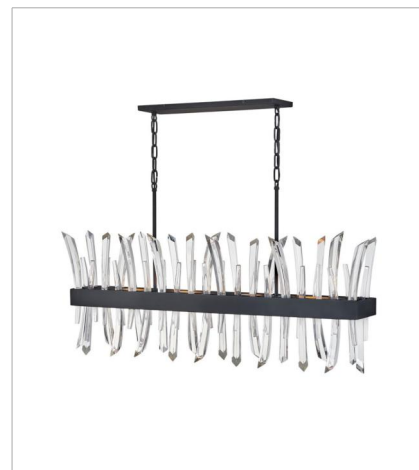

# REVEL

A compelling design that captivates from any angle, the Revel family gleams with sophistication. Luxurious crystal rods are honed into unexpected asymmetrical formations to produce an organic elegance that is both raw and refined. Revel's linear and circular chandeliers are available in both Burnished Gold and rich Black finish options.

**FINISH:** Black

**FR30904BLK**  
MEDIUM SINGLE TIER CHANDELIER  
28" W, 17.3" H  
Socketed  
8-5w Cand. LED, 60w Equiv.

**FR30905BLK**  
LARGE SINGLE TIER CHANDELIER  
36.3" W, 18.5" H  
Socketed  
10-5w Cand. LED, 60w Equiv.

**FR30908BLK**  
MEDIUM FOUR LIGHT LINEAR  
41.5" W, 16" H  
Socketed  
4-5w Cand. LED, 60w Equiv.