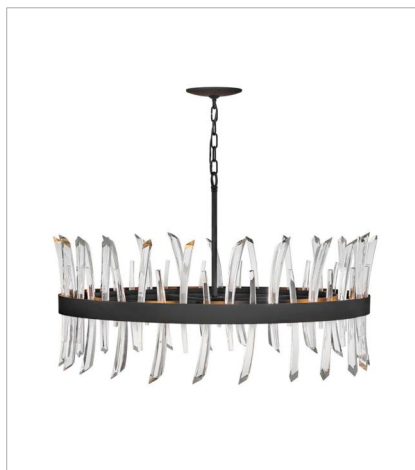

# REVEL

A compelling design that captivates from any angle, the Revel family gleams with sophistication. Luxurious crystal rods are honed into unexpected asymmetrical formations to produce an organic elegance that is both raw and refined. Revel's linear and circular chandeliers are available in both Burnished Gold and rich Black finish options.

**FINISH:** Black

**FR30904BLK**  
MEDIUM SINGLE TIER CHANDELIER  
28" W, 17.3" H  
Socketed  
8-5w Cand. LED, 60w Equiv.

**FR30905BLK**  
LARGE SINGLE TIER CHANDELIER  
36.3" W, 18.5" H  
Socketed  
10-5w Cand. LED, 60w Equiv.

**FR30908BLK**  
MEDIUM FOUR LIGHT LINEAR  
41.5" W, 16" H  
Socketed  
4-5w Cand. LED, 60w Equiv.