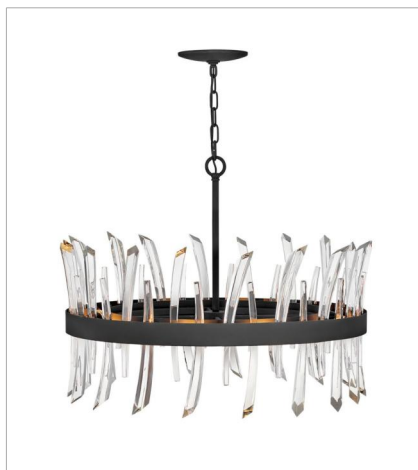

# REVEL

A compelling design that captivates from any angle, the Revel family gleams with sophistication. Luxurious crystal rods are honed into unexpected asymmetrical formations to produce an organic elegance that is both raw and refined. Revel's linear and circular chandeliers are available in both Burnished Gold and rich Black finish options.

**FINISH:** Black

**FR30904BLK**  
MEDIUM SINGLE TIER CHANDELIER  
28" W, 17.3" H  
Socketed  
8-5w Cand. LED, 60w Equiv.

**FR30905BLK**  
LARGE SINGLE TIER CHANDELIER  
36.3" W, 18.5" H  
Socketed  
10-5w Cand. LED, 60w Equiv.

**FR30908BLK**  
MEDIUM FOUR LIGHT LINEAR  
41.5" W, 16" H  
Socketed  
4-5w Cand. LED, 60w Equiv.