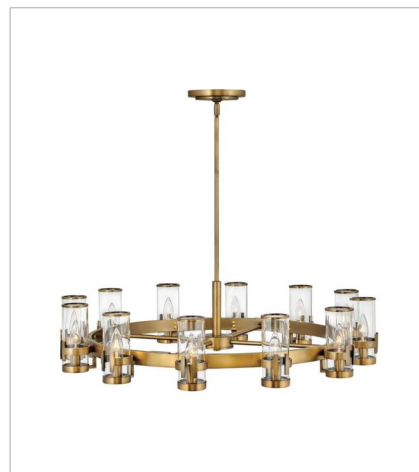

REEVE

The Reeve chandelier balances sophistication with simplicity. The traditional low-profile silhouette is elevated by a wealth of elegant clear glass cylinders. Each glass is secured with a cast double-T bracelet matching the frame's luxurious finish with a corresponding metal band at the top.

FINISH: Heritage Brass
GLASS: Clear

38106HB
MEDIUM SINGLE TIER CHANDELIER
27" W, 9" H
Socketed
8-5w Cand. LED, 60w Equiv.

38108HB
MEDIUM TWELVE LIGHT LINEAR
46" W, 9" H
Socketed
12-5w Cand. LED, 60w Equiv.

38109HB
MEDIUM SINGLE TIER CHANDELIER
35.8" W, 9" H
Socketed
12-5w Cand. LED, 60w Equiv.