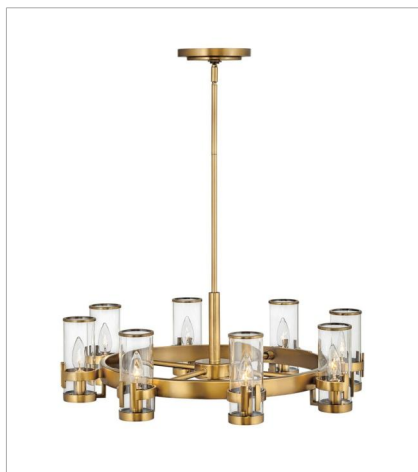

REEVE

The Reeve chandelier balances sophistication with simplicity. The traditional low-profile silhouette is elevated by a wealth of elegant clear glass cylinders. Each glass is secured with a cast double-T bracelet matching the frame's luxurious finish with a corresponding metal band at the top.

FINISH: Heritage Brass
GLASS: Clear

38106HB
MEDIUM SINGLE TIER CHANDELIER
27" W, 9" H
Socketed
8-5w Cand. LED, 60w Equiv.

38108HB
MEDIUM TWELVE LIGHT LINEAR
46" W, 9" H
Socketed
12-5w Cand. LED, 60w Equiv.

38109HB
MEDIUM SINGLE TIER CHANDELIER
35.8" W, 9" H
Socketed
12-5w Cand. LED, 60w Equiv.