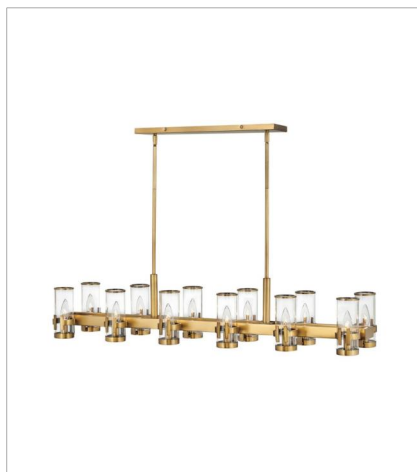

REEVE

The Reeve chandelier balances sophistication with simplicity. The traditional low-profile silhouette is elevated by a wealth of elegant clear glass cylinders. Each glass is secured with a cast double-T bracelet matching the frame's luxurious finish with a corresponding metal band at the top.

FINISH: Heritage Brass
GLASS: Clear

38106HB
MEDIUM SINGLE TIER CHANDELIER
27" W, 9" H
Socketed
8-5w Cand. LED, 60w Equiv.

38108HB
MEDIUM TWELVE LIGHT LINEAR
46" W, 9" H
Socketed
12-5w Cand. LED, 60w Equiv.

38109HB
MEDIUM SINGLE TIER CHANDELIER
35.8" W, 9" H
Socketed
12-5w Cand. LED, 60w Equiv.