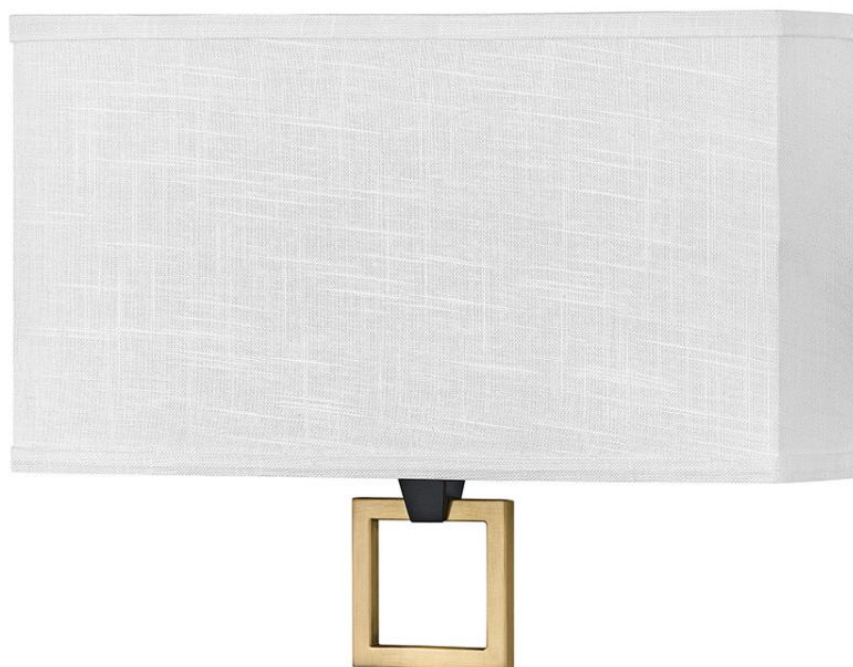

GALERIE

COLLECTION

LINK OFF WHITE

TWO LIGHT SCONCE

41304BK

Perfectured by its prominent round or square finial, Link represents an updated design suitable for all types of rooms. Its shade comes in Off White Linen or Heather Gray Linen, complemented by a Black or Brushed Nickel color combinations to enhance its chic silhouette.

FINISH: Black

SHADE: Off-White Linen

WIDTH: 15"

HEIGHT: 11.5"

DEPTH: 0

LIGHT SOURCE: Integrated LED

HINKLEY

HINKLEY
33000 Pin Oak Parkway
Avon Lake, OH 44012