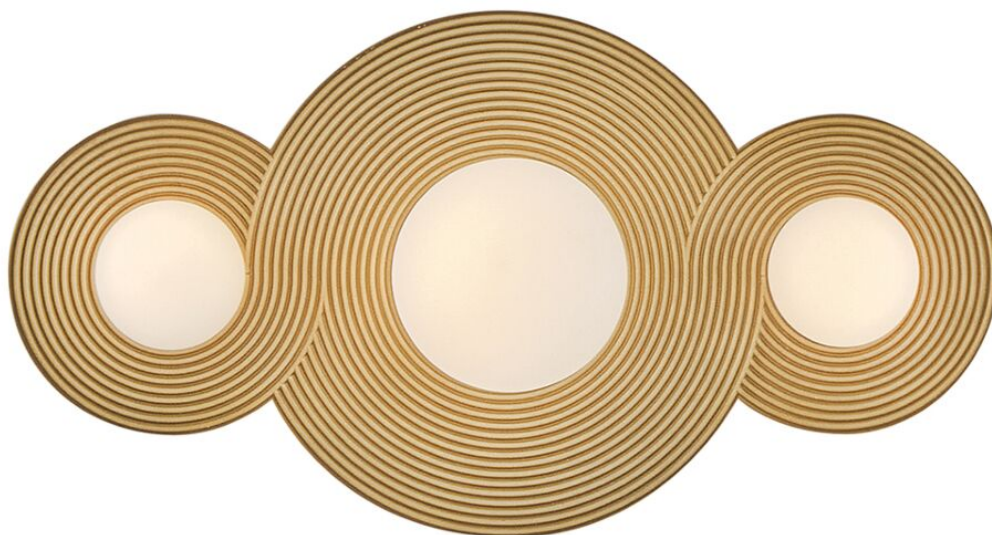

lisa mcdennon
COLLECTION

RHEA

SMALL LED VANITY

55252HB

Evoking the concepts of eternity and limitlessness, Rhea's continuously flowing loops of refined metal create a ribbed texture along its gracefully curved backplate. Dimmable, integrated LED lighting brings comfortable energy into any bathroom or small interior space. Rhea can be installed vertically, horizontally, or even as a flush mount on a ceiling.

FINISH: Heritage Brass

GLASS: Etched Opal

WIDTH: 18"

HEIGHT: 10"

DEPTH: 0

LIGHT SOURCE: Integrated LED

WATTAGE: 10w LED *Included

HINKLEY