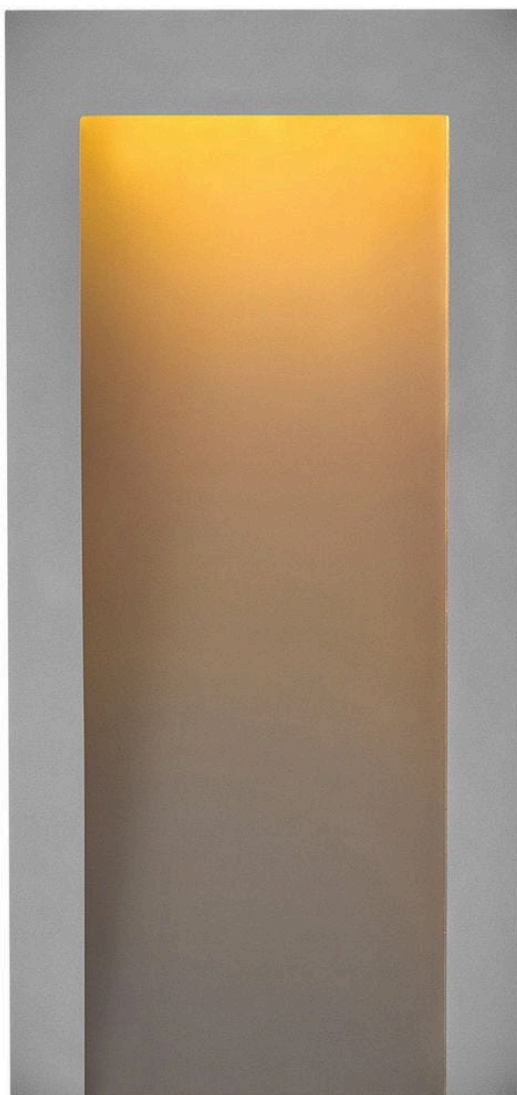

**COASTAL
ELEMENTS™**
collection

TAPER

MEDIUM WALL MOUNT LANTERN

2144TG

Sleek and sophisticated, Taper is built to last with a timeless, minimalist style that radiates contemporary cool. Its recessed integrated LED engine is directed downward with gradient illumination that grazes the gently tapered design. Available in a variety of finish options.

FINISH: Textured Graphite

GLASS: Etched Lens

WIDTH: 7"

HEIGHT: 15"

DEPTH: 0

LIGHT SOURCE: Integrated LED

WATTAGE: 8w LED *Included

HINKLEY