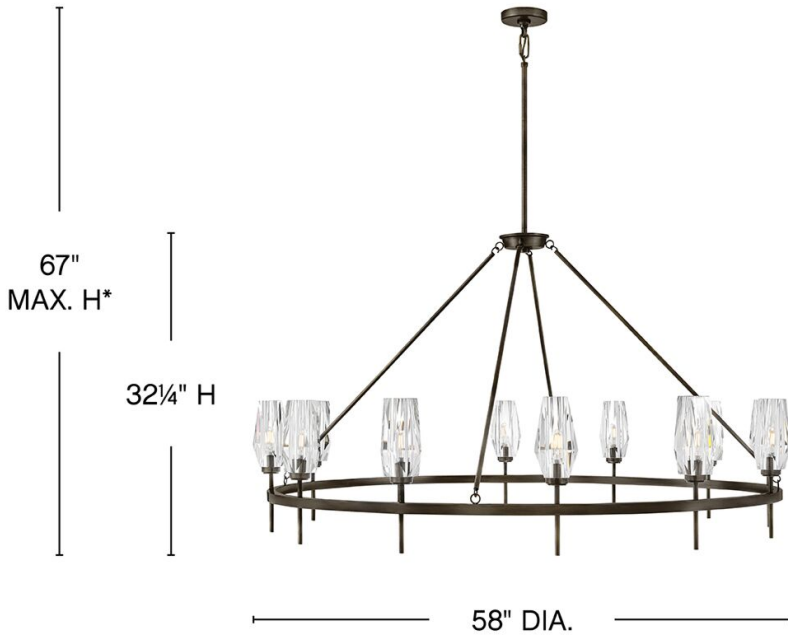

### EXTRA LARGE SINGLE TIER CHANDELIER

An embodiment of modern elegance, Ana's faceted heavy-cut crystal gleams against a Black Oxide, Heritage Brass, or Polished Nickel finish. Like a piece of statement-making jewelry, Ana is the signature finishing touch in any setting.

DETAILS	
FINISH:	Black Oxide
MATERIAL:	Steel
GLASS:	Faceted Clear Crystal
SLOPE DEGREE:	90
DIMMABLE:	YES - WITH DIMMABLE LAMP (NOT INCLUDED)

DIMENSIONS	
WIDTH:	58"
HEIGHT:	32.3"
WEIGHT:	65lb

LIGHT SOURCE	
LIGHT SOURCE:	Socketed
WATTAGE:	12-5w Cand. LED, 60w Equiv.
VOLTAGE:	120v

MOUNTING	
CANOPY:	5" Dia.
LEAD WIRE:	1 X 120"
MAX HEIGHT:	67

SHIPPING	
CARTON LENGTH:	59
CARTON WIDTH:	59
CARTON HEIGHT:	9
CARTON WEIGHT:	89

\*Maximum achievable height with stems included.

#### PRODUCT DETAILS:

- Suitable for use in dry (indoor) locations as defined by NEC and CEC. Meets United States UL Underwriters Laboratories & CSA Canadian Standards Association Product Safety Standards.
- This fixture includes multiple down stems in various lengths to customize the installation height of the fixture, including one 6" stem and two 12" stems
- This item may be hung on a sloped ceiling
- Fixture weighs over 50lbs. Must be supported independently of the outlet box unless the outlet box is UL listed for the appropriate weight.
- Striking and glamorous silhouette with luxe details and a rich finish that makes a dramatic statement