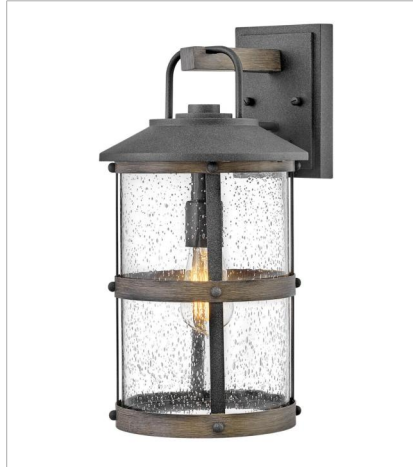

2680DZ-LL
MEDIUM WALL MOUNT LANTERN
7.3" W, 14.5" H
Socketed
1-5w Med. LED *Included

2684DZ-LV
MEDIUM WALL MOUNT LANTERN 12V
9" W, 17.3" H
Socketed
1-3.50w Med. LED *Included