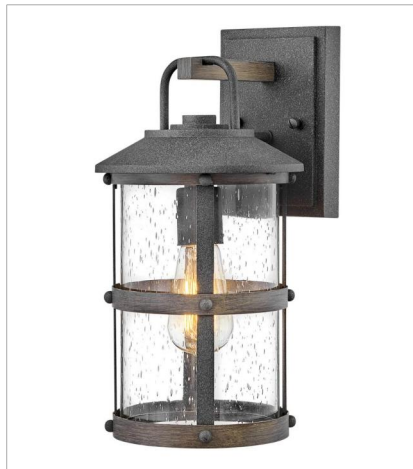

2680DZ-LL
MEDIUM WALL MOUNT LANTERN
7.3" W, 14.5" H
Socketed
1-5w Med. LED *Included