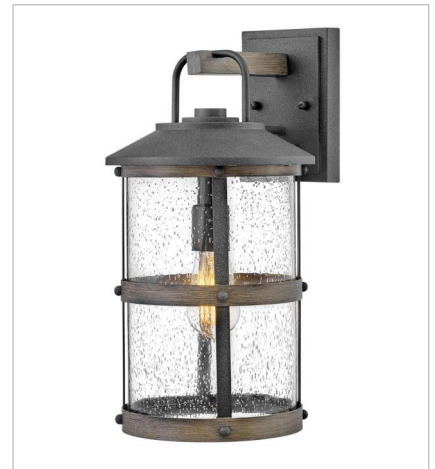

2684DZ
MEDIUM WALL MOUNT LANTERN
9" W, 17.3" H
Socketed
1-12w Med. LED, 100w Equiv.

HINKLEY

HINKLEY
33000 Pin Oak Parkway
Avon Lake, OH 44012

PHONE: (440) 653-5500
Toll Free: 1 (800) 446-5539

hinkley.com