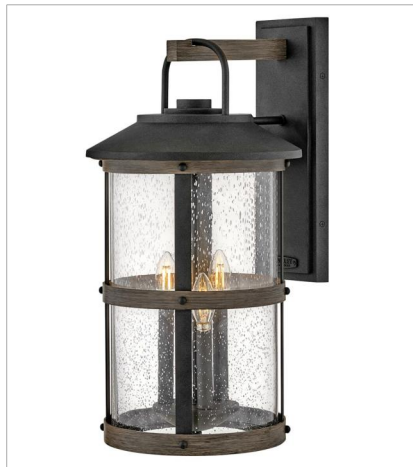

2688DZ
LARGE WALL MOUNT LANTERN
12" W, 24" H
Socketed
3-5w Cand. LED, 60w Equiv.