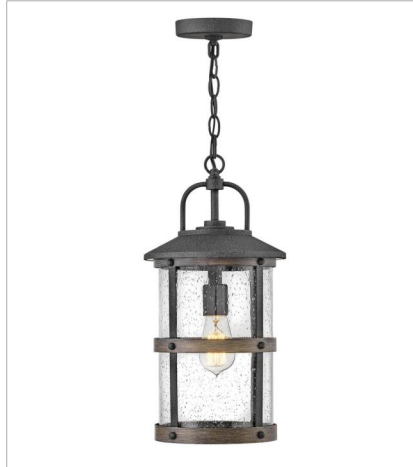

2688DZ
LARGE WALL MOUNT LANTERN
12" W, 24" H
Socketed
3-5w Cand. LED, 60w Equiv.

2682DZ-LV
MEDIUM HANGING LANTERN 12V
9" W, 17.8" H
Socketed
1-3.50w Med. LED *Included