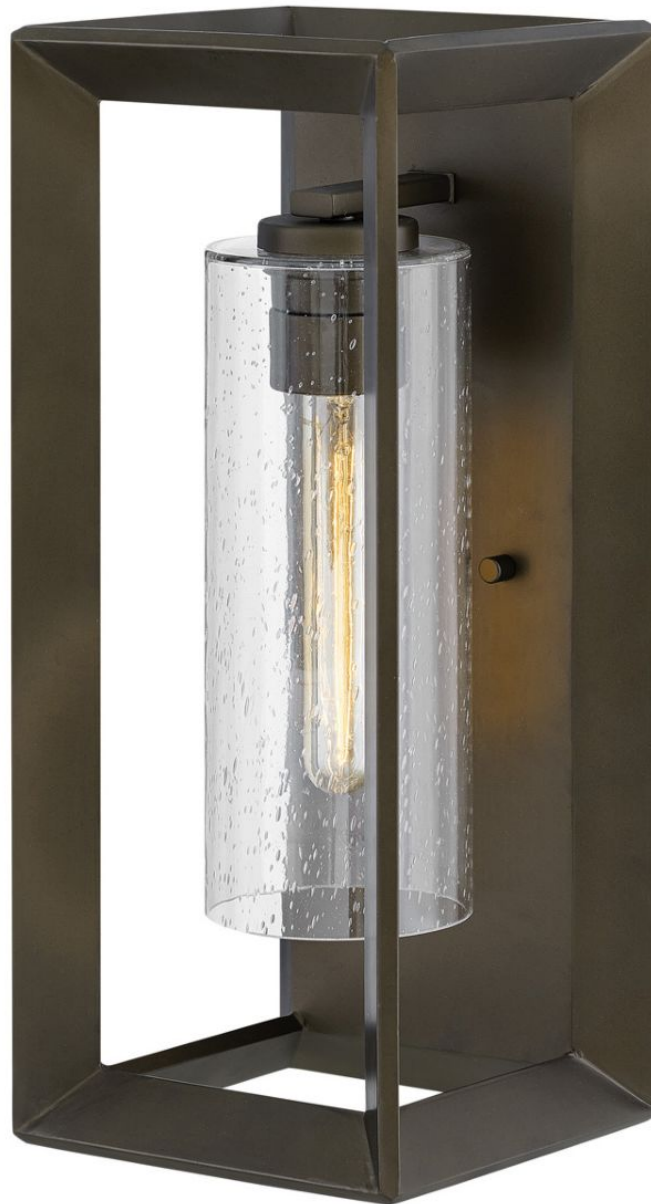

**OPEN AIR™**  
collection

**RHODES**

MEDIUM WALL MOUNT SCONCE

**29302WB**

Rhodes exudes warmth and a handsome appeal with a clean transitional design and generous proportions. Perfectly suited for either exterior or interior spaces, the Warm Bronze finish and clear seedy glass perfectly complement the robust framework. Vintage-inspired filament bulbs are recommended to complement these designs.

**FINISH:** Warm Bronze

**GLASS:** Clear Seedy

**WIDTH:** 7.3"

**HEIGHT:** 16.8"

**LIGHT SOURCE:** Socket

**WATTAGE:** 1-100w Med.

**HINKLEY**

**HINKLEY**  
33000 Pin Oak Parkway  
Avon Lake, OH 44012