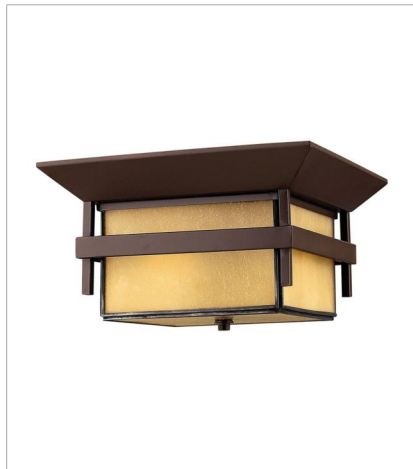

2573AR
MEDIUM FLUSH MOUNT
12.3" W, 7" H
Socketed
2-10w Med. LED, 60w Equiv.

HINKLEY

HINKLEY
33000 Pin Oak Parkway
Avon Lake, OH 44012

PHONE: (440) 653-5500
Toll Free: 1 (800) 446-5539

hinkley.com