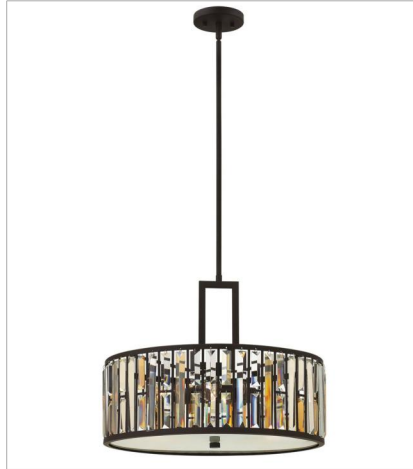

GEMMA

Gemma is a contemporary chandelier collection with stunning rectangular prisms of amber pearl and clear crystal set within a frame of Vintage Bronze to create a seamless sparkling jewelry-like effect.

FINISH: Vintage Bronze

FR33730VBZ
TWO LIGHT SCONCE
8" W, 25.5" H
Socketed
2-5w Cand. LED, 60w Equiv.

FR33735VBZ
MEDIUM DRUM
21.3" W, 16" H
Socketed
3-14w Med. LED, 100w Equiv.

FR33736VBZ
LARGE TWO TIER DRUM
16" W, 33.5" H
Socketed
6-5w Cand. LED, 60w Equiv.

FR33738VBZ
SIX LIGHT LINEAR
45" W, 10.3" H
Socketed
6-14w Med. LED, 100w Equiv.

FR33731VBZ
MEDIUM FLUSH MOUNT
16.5" W, 9.3" H
Socketed
3-14w Med. LED, 100w Equiv.

FR33734VBZ
SMALL DRUM
16" W, 15.8" H
Socketed
3-5w Cand. LED, 60w Equiv.

FINISH: Vintage Bronze

FR33737VBZ
SMALL PENDANT
10.3" W, 11.8" H
Socketed
1-14w Med. LED, 100w Equiv.