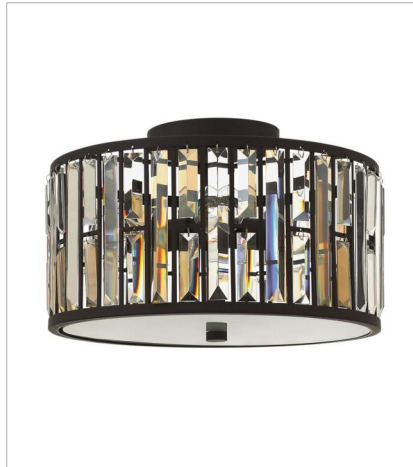

GEMMA

Gemma is a contemporary chandelier collection with stunning rectangular prisms of amber pearl and clear crystal set within a frame of Vintage Bronze to create a seamless sparkling jewelry-like effect.

FINISH: Vintage Bronze

FR33730VBZ
TWO LIGHT SCONCE
8" W, 25.5" H
Socketed
2-5w Cand. LED, 60w Equiv.

FR33735VBZ
MEDIUM DRUM
21.3" W, 16" H
Socketed
3-14w Med. LED, 100w Equiv.

FR33736VBZ
LARGE TWO TIER DRUM
16" W, 33.5" H
Socketed
6-5w Cand. LED, 60w Equiv.

FR33738VBZ
SIX LIGHT LINEAR
45" W, 10.3" H
Socketed
6-14w Med. LED, 100w Equiv.

FR33731VBZ
MEDIUM FLUSH MOUNT
16.5" W, 9.3" H
Socketed
3-14w Med. LED, 100w Equiv.

FR33734VBZ
SMALL DRUM
16" W, 15.8" H
Socketed
3-5w Cand. LED, 60w Equiv.

FINISH: Vintage Bronze

FR33737VBZ
SMALL PENDANT
10.3" W, 11.8" H
Socketed
1-14w Med. LED, 100w Equiv.