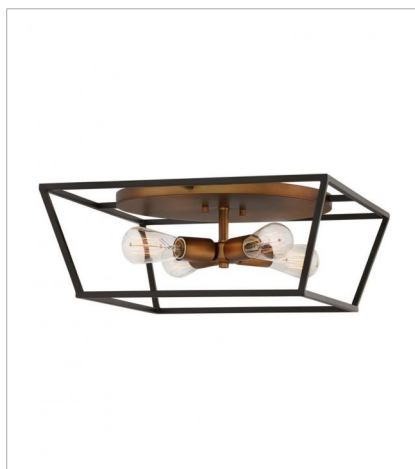

3331BZ
MEDIUM FLUSH MOUNT
18" W, 7.3" H
Socket
4-60w Med.

HINKLEY

HINKLEY
33000 Pin Oak Parkway
Avon Lake, OH 44012

PHONE: (440) 653-5500
Toll Free: 1 (800) 446-5539

hinkley.com