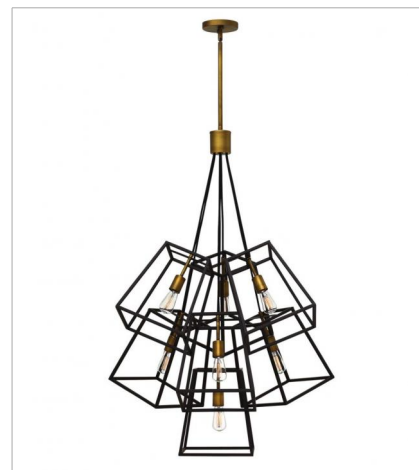

FULTON

Fulton's minimalist beauty emphasizes 'less is more' with vintage industrial style. This clean, airy tapered cage design is constructed without glass and the unique square candle sleeves rest on a discreet "H"-shaped cluster.

FINISH: Bronze with Heirloom Brass accents

3330BZ
TWO LIGHT SCONCE
7.5" W, 22.3" H
Socket
2-60w Cand.

3334BZ
MEDIUM OPEN FRAME PENDANT
18" W, 16.3" H
Socket
4-60w Cand.

3335BZ
FIVE LIGHT OPEN FRAME LINEAR
50" W, 9" H
Socket
5-100w Med.

3336BZ
LARGE OPEN FRAME
22" W, 24.5" H
Socket
4-60w Cand.

3337BZ
SMALL PENDANT
10" W, 8.8" H
Socket
1-100w Med.

3338BZ
EIGHT LIGHT OPEN FRAME LINEAR
48" W, 16.3" H
Socket
8-60w Cand.

FULTON

Fulton's minimalist beauty emphasizes 'less is more' with vintage industrial style. This clean, airy tapered cage design is constructed without glass and the unique square candle sleeves rest on a discreet "H"-shaped cluster.

FINISH: Bronze with Heirloom Brass accents

3351BZ
LARGE OPEN FRAME PENDANT
10" W, 12.3" H
Socket
1-100w Med.

3355BZ
SEVEN LIGHT OPEN FRAME LINEAR
65" W, 9.8" H
Socket
7-100w Med.

3357BZ
SEVEN LIGHT MULTI TIER
27.8" W, 46.3" H
Socket
7-100w Med.