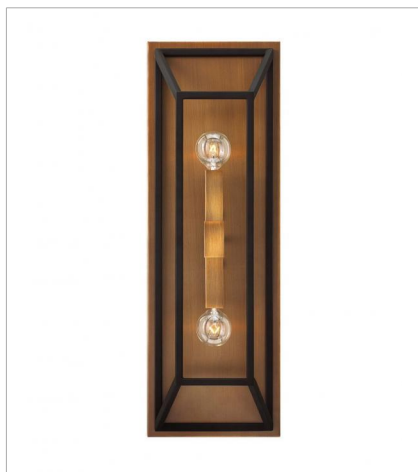

FULTON

Fulton's minimalist beauty emphasizes 'less is more' with vintage industrial style. This clean, airy tapered cage design is constructed without glass and the unique square candle sleeves rest on a discreet "H"-shaped cluster.

FINISH: Bronze with Heirloom Brass accents

3330BZ
TWO LIGHT SCONCE
7.5" W, 22.3" H
Socket
2-60w Cand.

3334BZ
MEDIUM OPEN FRAME PENDANT
18" W, 16.3" H
Socket
4-60w Cand.

3335BZ
FIVE LIGHT OPEN FRAME LINEAR
50" W, 9" H
Socket
5-100w Med.

3336BZ
LARGE OPEN FRAME
22" W, 24.5" H
Socket
4-60w Cand.

3337BZ
SMALL PENDANT
10" W, 8.8" H
Socket
1-100w Med.

3338BZ
EIGHT LIGHT OPEN FRAME LINEAR
48" W, 16.3" H
Socket
8-60w Cand.

FULTON

Fulton's minimalist beauty emphasizes 'less is more' with vintage industrial style. This clean, airy tapered cage design is constructed without glass and the unique square candle sleeves rest on a discreet "H"-shaped cluster.

FINISH: Bronze with Heirloom Brass accents

3351BZ
LARGE OPEN FRAME PENDANT
10" W, 12.3" H
Socket
1-100w Med.

3355BZ
SEVEN LIGHT OPEN FRAME LINEAR
65" W, 9.8" H
Socket
7-100w Med.

3357BZ
SEVEN LIGHT MULTI TIER
27.8" W, 46.3" H
Socket
7-100w Med.