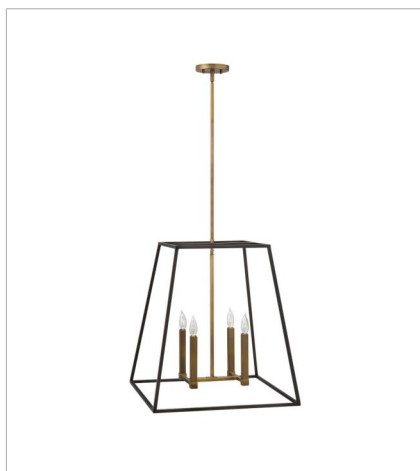

FULTON

Fulton's minimalist beauty emphasizes 'less is more' with vintage industrial style. This clean, airy tapered cage design is constructed without glass and features contrasting finishes.

FINISH: Bronze with Heirloom Brass accents

3330BZ
LARGE TWO LIGHT SCONCE
7.5" W, 22.3" H
Socketed
2-5w Cand. LED, 60w Equiv.

3334BZ
LARGE OPEN FRAME PENDANT
18" W, 16.3" H
Socketed
4-5w Cand. LED, 60w Equiv.

3335BZ
LARGE FIVE LIGHT OPEN FRAME...
10.5" W, 9" H
Socketed
5-14w Med. LED, 100w Equiv.

3336BZ
SMALL OPEN FRAME
22" W, 24.5" H
Socketed
4-5w Cand. LED, 60w Equiv.

3338BZ
MEDIUM EIGHT LIGHT OPEN FRA...
48" W, 16.3" H
Socketed
8-5w Cand. LED, 60w Equiv.

3351BZ
SMALL OPEN FRAME PENDANT
10" W, 12.3" H
Socketed
1-14w Med. LED, 100w Equiv.

FINISH: Bronze with Heirloom Brass accents

3357BZ
MEDIUM SEVEN LIGHT MULTI TIER
27.8" W, 46.3" H
Socketed
7-14w Med. LED, 100w Equiv.

3331BZ
MEDIUM FLUSH MOUNT
18" W, 7.3" H
Socketed
4-14w Med. LED, 60w Equiv.