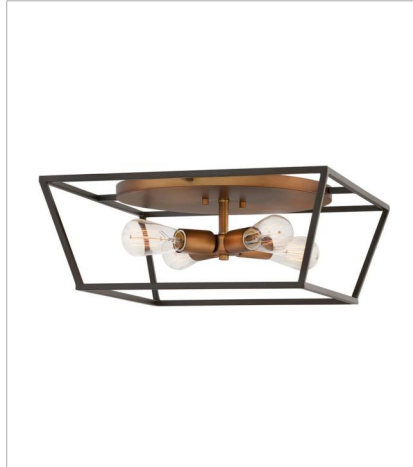

FULTON

Fulton's minimalist beauty emphasizes 'less is more' with vintage industrial style. This clean, airy tapered cage design is constructed without glass and features contrasting finishes.

FINISH: Bronze with Heirloom Brass accents

3336BZ
SMALL OPEN FRAME
22" W, 24.5" H
Socketed
4-5w Cand. LED, 60w Equiv.

3338BZ
MEDIUM EIGHT LIGHT OPEN FRA...
48" W, 16.3" H
Socketed
8-5w Cand. LED, 60w Equiv.

3351BZ
SMALL OPEN FRAME PENDANT
10" W, 12.3" H
Socketed
1-14w Med. LED, 100w Equiv.

HINKLEY

HINKLEY
33000 Pin Oak Parkway
Avon Lake, OH 44012

PHONE: (440) 653-5500
Toll Free: 1 (800) 446-5539

hinkley.com

FULTON

Fulton's minimalist beauty emphasizes 'less is more' with vintage industrial style. This clean, airy tapered cage design is constructed without glass and features contrasting finishes.

FINISH: Bronze with Heirloom Brass accents

3357BZ
MEDIUM SEVEN LIGHT MULTI TIER
27.8" W, 46.3" H
Socketed
7-14w Med. LED, 100w Equiv.

3331BZ
MEDIUM FLUSH MOUNT
18" W, 7.3" H
Socketed
4-14w Med. LED, 60w Equiv.