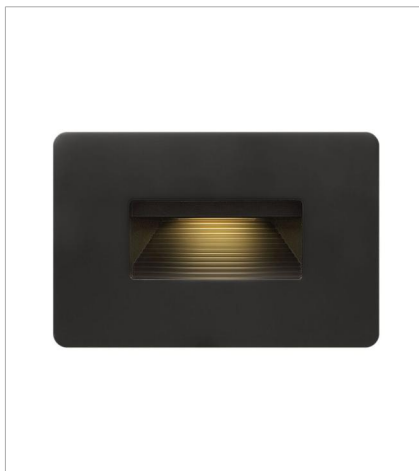

# LUNA

Luna is a modern collection of solid aluminum fixtures offered in a unique combination of contemporary styles, including sleek wall lanterns. Luna also offers chic pocket wall sconces and compact ceiling mounts that are ideal for indoors or out.

**FINISH:** Satin Black  
**GLASS:** Etched Lens

**1665SK**  
SMALL FLUSH MOUNT  
8" W, 3.3" H  
Integrated LED

**15508SK**  
LED 2700K STEP LIGHT 12V HO...  
4.5" W, 3" H  
Integrated LED

**58504SK**  
LED 2700K STEP LIGHT 120V V...  
3" W, 4.5" H  
Integrated LED

**58508SK**  
LED 2700K STEP LIGHT 120V ...  
4.5" W, 3" H  
Integrated LED

**58508SK3K**  
LED 3000K STEP LIGHT 120V H...  
4.5" W, 3" H  
Integrated LED

**1660SK**  
MEDIUM WALL MOUNT LANTERN  
6" W, 16" H  
Socketed  
2-7w GU10 LED, 20w Equiv.