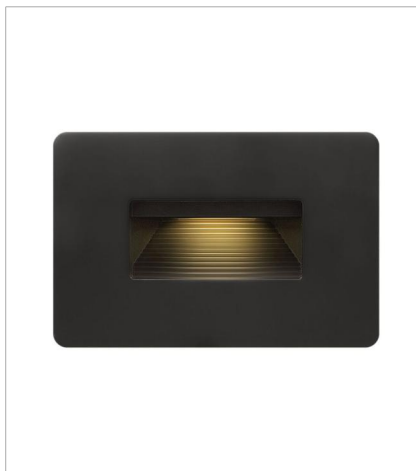

# LUNA

Luna is a modern collection of solid aluminum fixtures offered in a unique combination of contemporary styles, including sleek wall lanterns. Luna also offers chic pocket wall sconces and compact ceiling mounts that are ideal for indoors or out.

**FINISH:** Satin Black  
**GLASS:** Etched Lens

**1665SK**  
SMALL FLUSH MOUNT  
8" W, 3.3" H  
Integrated LED

**15508SK**  
LED 2700K STEP LIGHT 12V HO...  
4.5" W, 3" H  
Integrated LED

**58504SK**  
LED 2700K STEP LIGHT 120V V...  
3" W, 4.5" H  
Integrated LED

**58508SK**  
LED 2700K STEP LIGHT 120V ...  
4.5" W, 3" H  
Integrated LED

**58508SK3K**  
LED 3000K STEP LIGHT 120V H...  
4.5" W, 3" H  
Integrated LED

**1660SK**  
MEDIUM WALL MOUNT LANTERN  
6" W, 16" H  
Socketed  
2-7w GU10 LED, 20w Equiv.