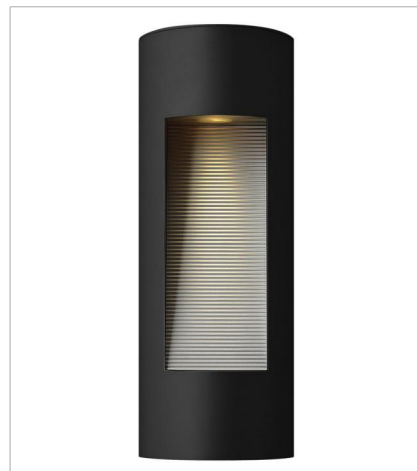

# LUNA

Luna is a modern collection of solid aluminum fixtures offered in a unique combination of contemporary styles, including sleek wall lanterns. Luna also offers chic pocket wall sconces and compact ceiling mounts that are ideal for indoors or out.

**FINISH:** Satin Black  
**GLASS:** Etched Lens

**1665SK**  
SMALL FLUSH MOUNT  
8" W, 3.3" H  
Integrated LED

**15508SK**  
LED 2700K STEP LIGHT 12V HO...  
4.5" W, 3" H  
Integrated LED

**58504SK**  
LED 2700K STEP LIGHT 120V V...  
3" W, 4.5" H  
Integrated LED

**58508SK**  
LED 2700K STEP LIGHT 120V ...  
4.5" W, 3" H  
Integrated LED

**58508SK3K**  
LED 3000K STEP LIGHT 120V H...  
4.5" W, 3" H  
Integrated LED

**1660SK**  
MEDIUM WALL MOUNT LANTERN  
6" W, 16" H  
Socketed  
2-7w GU10 LED, 20w Equiv.