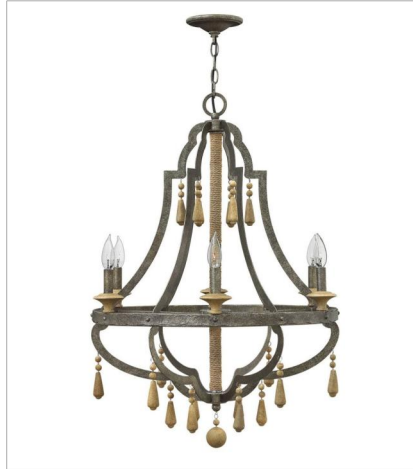

CORDOBA

Cordoba is a feast of rich textures and organic details creating a sense of bohemian sophistication. The center column is hand-wrapped with lightly aged rope while hand-turned pendalognes and bobeches of sun-bleached wood add a natural elegance.

FINISH: Distressed Iron

FR42280DIR
SINGLE LIGHT SCONCE
9" W, 22.5" H
LED Lamp, Socket
1-5w Cand. LED, 60w Equiv. or 1-60w Cand.

FR42286DIR
SMALL OPEN FRAME SINGLE TIER
26" W, 34.5" H
LED Lamp, Socket
6-5w Cand. LED, 60w Equiv. or 6-60w Cand.

FR42288DIR
LARGE OPEN FRAME SINGLE TIER
36" W, 47.5" H
LED Lamp, Socket
8-5w Cand. LED, 60w Equiv. or 8-60w Cand.