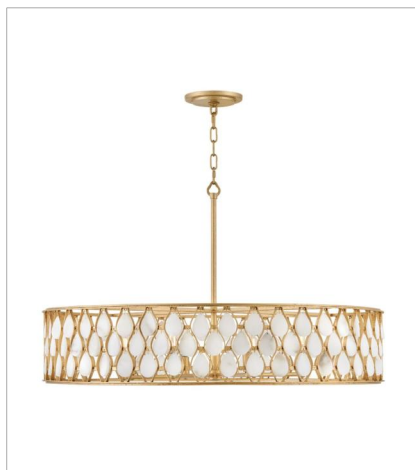

ESTIE

Opulently adorned with natural alabaster stones held within a traditional latticework shade, Estie brings organic elegance to any aesthetic. Intricately curved metalwork complements the frame, chain, and canopy in a textured Piastra Gold finish.

FINISH: Piastra Gold

FR41505PI
MEDIUM CHANDELIER
28" W, 8" H
Socketed
6-5w Cand. LED, 60w Equiv.

FR41506PI
LARGE CHANDELIER
38" W, 8" H
Socketed
8-5w Cand. LED, 60w Equiv.

FR41503PI
MEDIUM CONVERTIBLE SEMI-FLU...
16" W, 8" H
Socketed
3-5w Cand. LED, 60w Equiv.