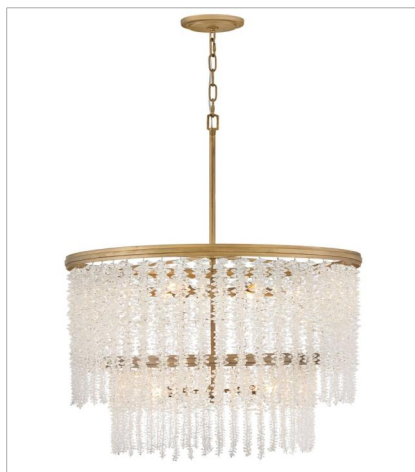

RUBINA

Dripping with glamour, Rubina's magnificent shade is crafted from individually hung strands of sparkling crystal. A traditional tiered frame accentuates every beautiful refraction with its Burnished Gold finish.

FINISH: Burnished Gold
GLASS: Clear Crystal

FR41496BNG
MEDIUM LINEAR
48" W, 14" H
Socketed
6-5w Cand. LED, 60w Equiv.

FR41498BNG
MEDIUM CHANDELIER
30" W, 20" H
Socketed
12-5w Cand. LED, 60w Equiv.

FR41493BNG
MEDIUM CONVERTIBLE SEMI-FLU...
18" W, 12.5" H
Socketed
4-5w Cand. LED, 60w Equiv.

FR41494BNG
MEDIUM CONVERTIBLE CHANDELIER
30" W, 15" H
Socketed
6-5w Cand. LED, 60w Equiv.

FR41495BNG
MEDIUM CHANDELIER
26" W, 32" H
Socketed
10-5w Cand. LED, 60w Equiv.