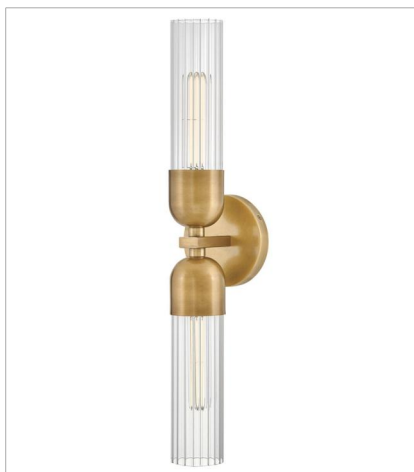

SOREN

Soren's minimalist yet dramatic design combines classic and modern industrial elements with unexpected details. Clear Fluted glass surrounds each lamp, forming captivating refractions as soft light fills the surrounding room. Versatile silhouettes can be hung up or down, vertically or horizontally, to suit your space. Available in a Black or Heritage Brass finish.

FINISH: Heritage Brass
GLASS: Clear Fluted

50910HB
MEDIUM SCONCE
5" W, 14.3" H
Socketed
1-6w Med. LED, 60w Equiv.

50912HB
LARGE SCONCE
5" W, 23.5" H
Socketed
2-6w Med. LED, 60w Equiv.