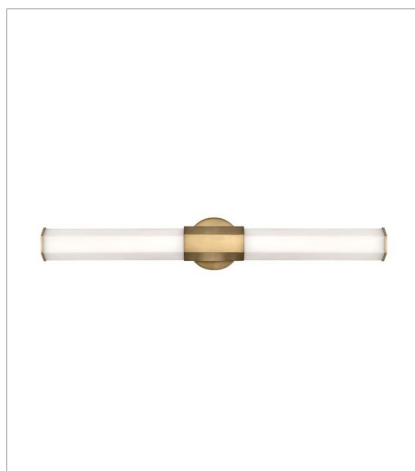

FACET

View the many sides of Facet. Interesting angles combine with bold metal features to create an edgy and contemporary profile that is unpretentious yet unforgettable. Hexagonal etched glass is showcased by Heritage Brass or Black Oxide finishes.

FINISH: Heritage Brass
GLASS: Etched Opal, Etched

51150HB
SMALL LED SCONCE
5" W, 14" H
Integrated LED
16w LED *Included

51152HB
MEDIUM LED VANITY
26" W, 5" H
Integrated LED
32w LED *Included

51392HB
LARGE SCONCE
4.5" W, 23.8" H
Integrated LED
24w LED *Included

99058FHB
DOWNROD KIT FACET
4.3" W, 6.3" H

51153HB
LARGE LED VANITY
32" W, 5" H
Integrated LED
40w LED *Included

45035HB
MEDIUM LED LINEAR
40" W, 3.5" H
Integrated LED
48w LED *Included, 4 x 75w Equiv.

FACET

View the many sides of Facet. Interesting angles combine with bold metal features to create an edgy and contemporary profile that is unpretentious yet unforgettable. Hexagonal etched glass is showcased by Heritage Brass or Black Oxide finishes.