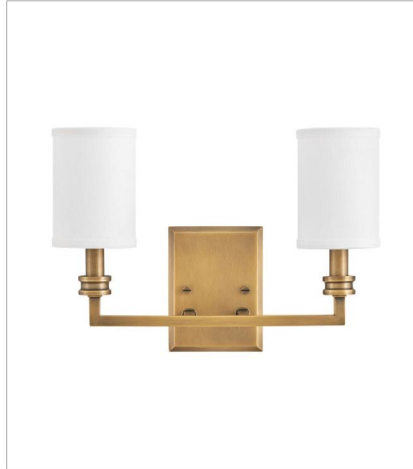

# MOORE

A modern interpretation of traditional torch sconces, Moore's square stems and beveled back plate are complemented by decorative cast details. Off-white linen shades accentuated by top and bottom binding create a sophisticated, tailored look.

**FINISH:** Heritage Brass  
**GLASS:** Etched Opal  
**SHADE:** Off-White Linen

**46410HB**  
MEDIUM SCONCE  
4.5" W, 18.3" H  
Socketed  
1-5w Cand. LED, 40w Equiv.

**46412HB**  
MEDIUM SCONCE  
15" W, 10.5" H  
Socketed  
2-5w Cand. LED, 40w Equiv.

**46413HB**  
MEDIUM SCONCE  
15" W, 19.3" H  
Socketed  
3-5w Cand. LED, 40w Equiv.