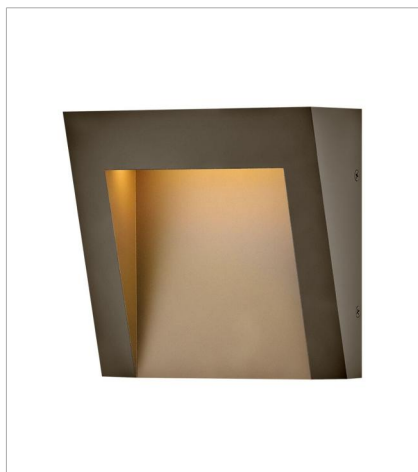

TAPER

COASTAL
ELEMENTS™
collection

Sleek and sophisticated, Taper is built to last with a timeless, minimalist style that radiates contemporary cool. Its recessed integrated LEDs are directed downward with gradient illumination that grazes the gently sloped design.

FINISH: Textured Oil Rubbed Bronze
GLASS: Etched Lens

2140TR
EXTRA SMALL WALL MOUNT LANTERN
7" W, 7" H
Integrated LED
8.5w LED *Included

2144TR
MEDIUM WALL MOUNT LANTERN
7" W, 15" H
Integrated LED
8w LED *Included