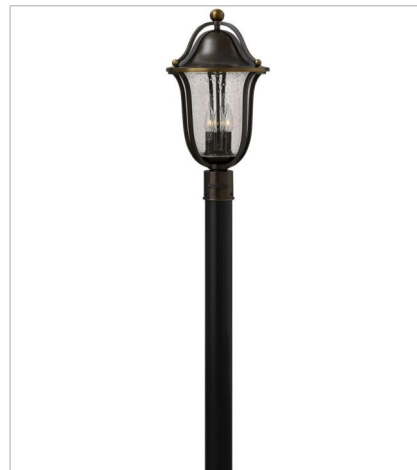

FINISH: Olde Bronze
GLASS: Clear Seedy, Light Amber Seedy, Etched Opal

4655OB-OPAL
MEDIUM SINGLE TIER
24" W, 24" H
Socketed
5-14w Med. LED, 100w Equiv. or 5-100w Med.

4656OB-OPAL
LARGE SINGLE TIER
29" W, 29" H
Socketed
6-14w Med. LED, 100w Equiv. or 6-100w Med.

FINISH: Olde Bronze
GLASS: Clear Seedy, Light Amber Seedy, Etched Opal

4651OB-OPAL
SMALL SEMI-FLUSH MOUNT
19.3" W, 14.3" H
Socketed

4660OB-OPAL
SMALL FLUSH MOUNT
16.8" W, 8" H
Socketed
2-14w Med. LED, 75w Equiv.

The graceful lines of Bolla's sweeping double arms create a soft elegance while heavy cast spheres perched at the tips add to its innovative style. The strong proportions of the arms contrast with the subtle bell shaped glass, combining both traditional and modern details.

FINISH: Olde Bronze
GLASS: Clear Seedy, Light Amber Seedy, Etched Opal

2649OB
EXTRA LARGE WALL MOUNT LANTERN
14" W, 26" H
Socketed
4-5w Cand. LED, 40w Equiv.

2642OB
LARGE HANGING LANTERN
11" W, 20.5" H
Socketed
3-5w Cand. LED, 40w Equiv.