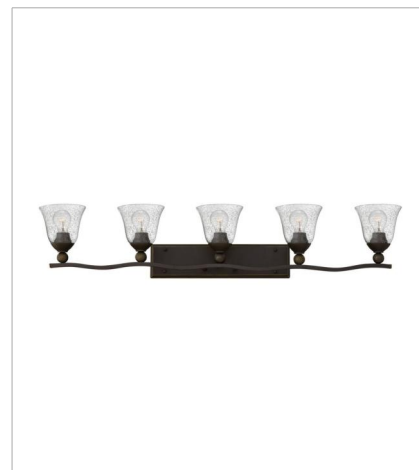

BOLLA

The graceful lines of Bolla's sweeping double arms create a soft elegance while heavy cast spheres perched at the tips add to its innovative style. The strong proportions of the arms contrast with the subtle bell shaped glass, combining both traditional and modern details.

FINISH: Olde Bronze
GLASS: Clear Seedy, Light Amber
Seedy, Etched Opal

5893OB-CL
THREE LIGHT VANITY
26" W, 8.8" H
Socketed
3-14w Med. LED, 100w Equiv.

5894OB-CL
FOUR LIGHT VANITY
35.8" W, 8.8" H
Socketed
4-14w Med. LED, 100w Equiv.

FINISH: Olde Bronze
GLASS: Clear Seedy, Light Amber Seedy, Etched Opal

4655OB-OPAL
MEDIUM SINGLE TIER
24" W, 24" H
Socketed
5-14w Med. LED, 100w Equiv. or 5-100w Med.

4656OB-OPAL
LARGE SINGLE TIER
29" W, 29" H
Socketed
6-14w Med. LED, 100w Equiv. or 6-100w Med.

4667OB
SMALL PENDANT
7.8" W, 7.3" H
Socketed
1-100w Med.

BOLLA

The graceful lines of Bolla's sweeping double arms create a soft elegance while heavy cast spheres perched at the tips add to its innovative style. The strong proportions of the arms contrast with the subtle bell shaped glass, combining both traditional and modern details.