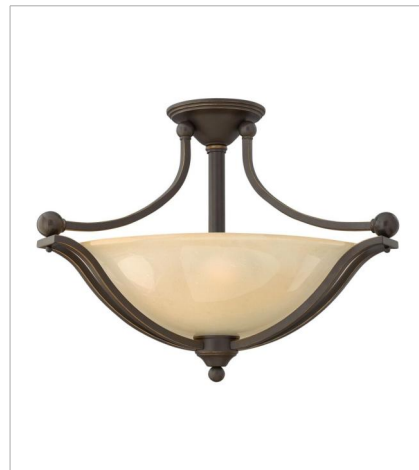

FINISH: Olde Bronze
GLASS: Clear Seedy, Light Amber
Seedy, Etched Opal

5893OB-CL
THREE LIGHT VANITY
26" W, 8.8" H
Socketed
3-14w Med. LED, 100w Equiv.

5894OB-CL
FOUR LIGHT VANITY
35.8" W, 8.8" H
Socketed
4-14w Med. LED, 100w Equiv.

FINISH: Olde Bronze
GLASS: Clear Seedy, Light Amber Seedy, Etched Opal

4655OB-OPAL
MEDIUM SINGLE TIER
24" W, 24" H
Socketed
5-14w Med. LED, 100w Equiv. or 5-100w Med.

4656OB-OPAL
LARGE SINGLE TIER
29" W, 29" H
Socketed
6-14w Med. LED, 100w Equiv. or 6-100w Med.

4667OB
SMALL PENDANT
7.8" W, 7.3" H
Socketed
1-100w Med.

BOLLA

The graceful lines of Bolla's sweeping double arms create a soft elegance while heavy cast spheres perched at the tips add to its innovative style. The strong proportions of the arms contrast with the subtle bell shaped glass, combining both traditional and modern details.

FINISH: Olde Bronze
GLASS: Clear Seedy, Light Amber Seedy, Etched Opal

4651OB-OPAL
SMALL SEMI-FLUSH MOUNT
19.3" W, 14.3" H
Socketed

4660OB-OPAL
SMALL FLUSH MOUNT
16.8" W, 8" H
Socketed
2-14w Med. LED, 75w Equiv.