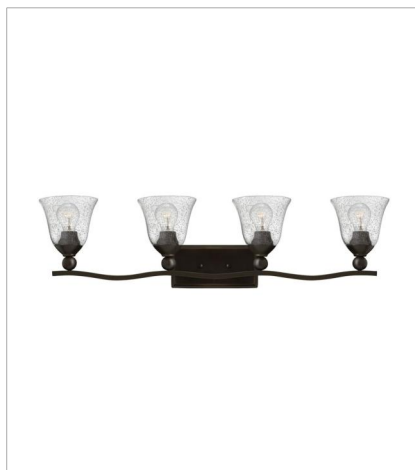

BOLLA

The graceful lines of Bolla's sweeping double arms create a soft elegance while heavy cast spheres perched at the tips add to its innovative style. The strong proportions of the arms contrast with the subtle bell shaped glass, combining both traditional and modern details.

FINISH: Olde Bronze
GLASS: Clear Seedy, Light Amber
Seedy, Etched Opal

5893OB-CL
THREE LIGHT VANITY
26" W, 8.8" H
Socketed
3-14w Med. LED, 100w Equiv.

5894OB-CL
FOUR LIGHT VANITY
35.8" W, 8.8" H
Socketed
4-14w Med. LED, 100w Equiv.

5895OB-CL
FIVE LIGHT VANITY
45.8" W, 8.8" H
Socketed

4652OB
LARGE PENDANT
23.3" W, 26.3" H
Socketed
3-100w Med.

4652OB-OPAL
LARGE PENDANT
23.3" W, 26.3" H
Socketed

4655OB
MEDIUM SINGLE TIER
24" W, 24" H
Socketed
5-14w Med. LED, 100w Equiv. or 5-100w Med.

FINISH: Olde Bronze
GLASS: Clear Seedy, Light Amber Seedy, Etched Opal

4655OB-OPAL
MEDIUM SINGLE TIER
24" W, 24" H
Socketed
5-14w Med. LED, 100w Equiv. or 5-100w Med.

4656OB-OPAL
LARGE SINGLE TIER
29" W, 29" H
Socketed
6-14w Med. LED, 100w Equiv. or 6-100w Med.