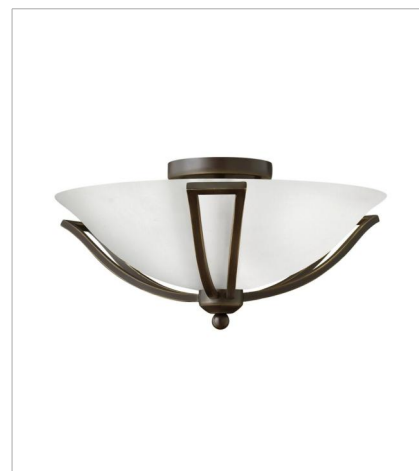

BOLLA

The graceful lines of Bolla's sweeping double arms create a soft elegance while heavy cast spheres perched at the tips add to its innovative style. The strong proportions of the arms contrast with the subtle bell shaped glass, combining both traditional and modern details.

FINISH: Olde Bronze
GLASS: Clear Seedy, Etched Opal

5893OB-CL
THREE LIGHT VANITY
26" W, 8.8" H
Socketed
3-14w Med. LED, 100w Equiv.

5894OB-CL
FOUR LIGHT VANITY
35.8" W, 8.8" H
Socketed
4-14w Med. LED, 100w Equiv.

5895OB-CL
FIVE LIGHT VANITY
45.8" W, 8.8" H
Socketed

4652OB-OPAL
LARGE PENDANT
23.3" W, 26.3" H
Socketed

4651OB-OPAL
SMALL SEMI-FLUSH MOUNT
19.3" W, 14.3" H
Socketed

4660OB-OPAL
SMALL FLUSH MOUNT
16.8" W, 8" H
Socketed
2-14w Med. LED, 75w Equiv.

FINISH: Olde Bronze
GLASS: Clear Seedy, Etched Opal

2640OB
SMALL WALL MOUNT LANTERN
7.3" W, 12.3" H
Socketed
1-10w Med. LED, 60w Equiv.

2644OB
MEDIUM WALL MOUNT LANTERN
9" W, 15.8" H
Socketed
2-5w Cand. LED, 40w Equiv.