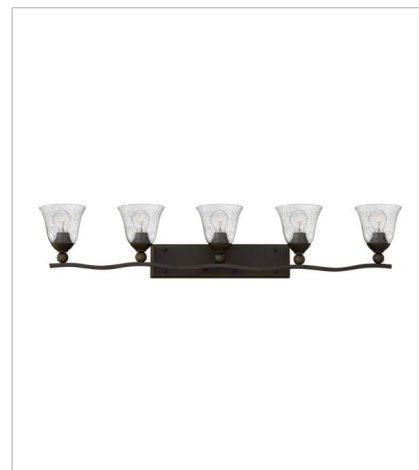

BOLLA

The graceful lines of Bolla's sweeping double arms create a soft elegance while heavy cast spheres perched at the tips add to its innovative style. The strong proportions of the arms contrast with the subtle bell shaped glass, combining both traditional and modern details.

FINISH: Olde Bronze
GLASS: Clear Seedy, Etched Opal

5893OB-CL
THREE LIGHT VANITY
26" W, 8.8" H
Socketed
3-14w Med. LED, 100w Equiv.

5894OB-CL
FOUR LIGHT VANITY
35.8" W, 8.8" H
Socketed
4-14w Med. LED, 100w Equiv.

5895OB-CL
FIVE LIGHT VANITY
45.8" W, 8.8" H
Socketed

4652OB-OPAL
LARGE PENDANT
23.3" W, 26.3" H
Socketed

4651OB-OPAL
SMALL SEMI-FLUSH MOUNT
19.3" W, 14.3" H
Socketed

4660OB-OPAL
SMALL FLUSH MOUNT
16.8" W, 8" H
Socketed
2-14w Med. LED, 75w Equiv.

FINISH: Olde Bronze
GLASS: Clear Seedy, Etched Opal

2643OB
MEDIUM FLUSH MOUNT
16.8" W, 8" H
Socketed
2-8w Med. LED, 75w Equiv.