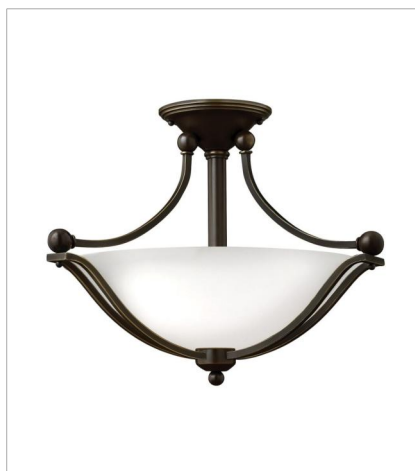

BOLLA

The graceful lines of Bolla's sweeping double arms create a soft elegance while heavy cast spheres perched at the tips add to its innovative style. The strong proportions of the arms contrast with the subtle bell shaped glass, combining both traditional and modern details.

FINISH: Olde Bronze
GLASS: Clear Seedy, Etched Opal

5893OB-CL
THREE LIGHT VANITY
26" W, 8.8" H
Socketed
3-14w Med. LED, 100w Equiv.

5894OB-CL
FOUR LIGHT VANITY
35.8" W, 8.8" H
Socketed
4-14w Med. LED, 100w Equiv.

5895OB-CL
FIVE LIGHT VANITY
45.8" W, 8.8" H
Socketed

4652OB-OPAL
LARGE PENDANT
23.3" W, 26.3" H
Socketed

4651OB-OPAL
SMALL SEMI-FLUSH MOUNT
19.3" W, 14.3" H
Socketed

4660OB-OPAL
SMALL FLUSH MOUNT
16.8" W, 8" H
Socketed
2-14w Med. LED, 75w Equiv.

FINISH: Olde Bronze
GLASS: Clear Seedy, Etched Opal

2640OB
SMALL WALL MOUNT LANTERN
7.3" W, 12.3" H
Socketed
1-10w Med. LED, 60w Equiv.

2644OB
MEDIUM WALL MOUNT LANTERN
9" W, 15.8" H
Socketed
2-5w Cand. LED, 40w Equiv.