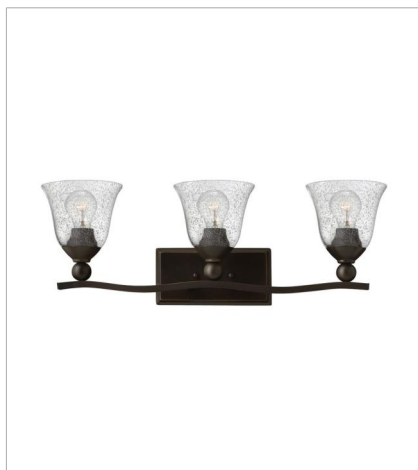

BOLLA

The graceful lines of Bolla's sweeping double arms create a soft elegance while heavy cast spheres perched at the tips add to its innovative style. The strong proportions of the arms contrast with the subtle bell shaped glass, combining both traditional and modern details.

FINISH: Olde Bronze
GLASS: Clear Seedy, Etched Opal

5893OB-CL
THREE LIGHT VANITY
26" W, 8.8" H
Socketed
3-14w Med. LED, 100w Equiv.

5894OB-CL
FOUR LIGHT VANITY
35.8" W, 8.8" H
Socketed
4-14w Med. LED, 100w Equiv.

5895OB-CL
FIVE LIGHT VANITY
45.8" W, 8.8" H
Socketed

4652OB-OPAL
LARGE PENDANT
23.3" W, 26.3" H
Socketed

4651OB-OPAL
SMALL SEMI-FLUSH MOUNT
19.3" W, 14.3" H
Socketed

4660OB-OPAL
SMALL FLUSH MOUNT
16.8" W, 8" H
Socketed
2-14w Med. LED, 75w Equiv.

FINISH: Olde Bronze
GLASS: Clear Seedy, Etched Opal

2643OB
MEDIUM FLUSH MOUNT
16.8" W, 8" H
Socketed
2-8w Med. LED, 75w Equiv.