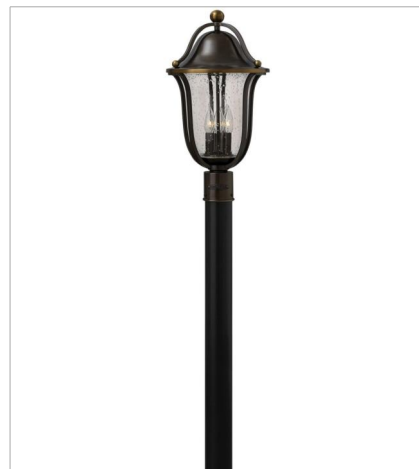

2641OB
LARGE POST TOP OR PIER MOUN...
11" W, 20.5" H
Socketed
3-5w Cand. LED, 40w Equiv.

HINKLEY

HINKLEY
33000 Pin Oak Parkway
Avon Lake, OH 44012

PHONE: (440) 653-5500
Toll Free: 1 (800) 446-5539

hinkley.com