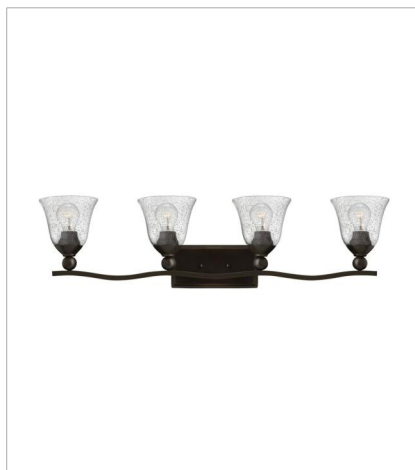

BOLLA

The graceful lines of Bolla's sweeping double arms create a soft elegance while heavy cast spheres perched at the tips add to its innovative style. The strong proportions of the arms contrast with the subtle bell shaped glass, combining both traditional and modern details.

FINISH: Olde Bronze
GLASS: Clear Seedy, Etched Opal

5893OB-CL
THREE LIGHT VANITY
26" W, 8.8" H
Socketed
3-14w Med. LED, 100w Equiv.

5894OB-CL
FOUR LIGHT VANITY
35.8" W, 8.8" H
Socketed
4-14w Med. LED, 100w Equiv.

5895OB-CL
FIVE LIGHT VANITY
45.8" W, 8.8" H
Socketed

4652OB-OPAL
LARGE PENDANT
23.3" W, 26.3" H
Socketed

4651OB-OPAL
SMALL SEMI-FLUSH MOUNT
19.3" W, 14.3" H
Socketed

4660OB-OPAL
SMALL FLUSH MOUNT
16.8" W, 8" H
Socketed
2-14w Med. LED, 75w Equiv.

FINISH: Olde Bronze
GLASS: Clear Seedy, Etched Opal

2643OB
MEDIUM FLUSH MOUNT
16.8" W, 8" H
Socketed
2-8w Med. LED, 75w Equiv.