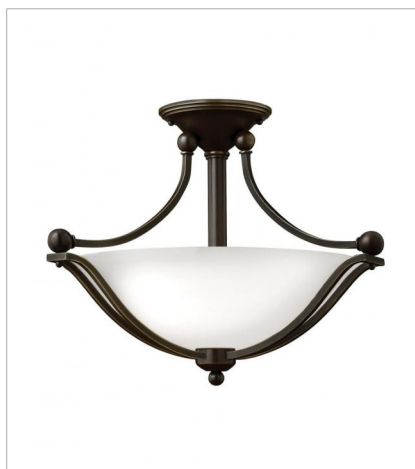

BOLLA

The graceful lines of Bolla's sweeping double arms create a soft elegance while heavy cast spheres perched at the tips add to its innovative style. The strong proportions of the arms contrast with the subtle bell shaped glass, combining both traditional and modern details.

FINISH: Olde Bronze with Opal glass
GLASS: Etched Opal

4650OB-OPAL
SINGLE LIGHT SCONCE
7.8" W, 8.5" H
Socket
1-100w Med.

4671OB-OPAL
SINGLE LIGHT SCONCE
8" W, 26" H
Socket
1-100w Med.

4660OB-OPAL
SMALL FLUSH MOUNT
16.8" W, 8" H
Socket
2-75w Med.

FINISH: Olde Bronze with Opal glass
GLASS: Etched Opal

4656OB-OPAL
LARGE SINGLE TIER
29" W, 29" H
Socket
6-100w Med.

4657OB-OPAL
LARGE TWO TIER
35.3" W, 37.5" H
Socket
9-100w Med.

4659OB-OPAL
EXTRA LARGE THREE TIER
48" W, 48.5" H
Socket
18-60w Med.

4667OB-OPAL
SMALL PENDANT
7.8" W, 7.3" H
Socket
1-100w Med.

4651OB-OPAL
SMALL SEMI-FLUSH MOUNT
19.3" W, 14.3" H
Socket
2-100w Med.

4669OB-OPAL
LARGE SEMI-FLUSH MOUNT
23.3" W, 16" H
Socket
3-100w Med.

HINKLEY