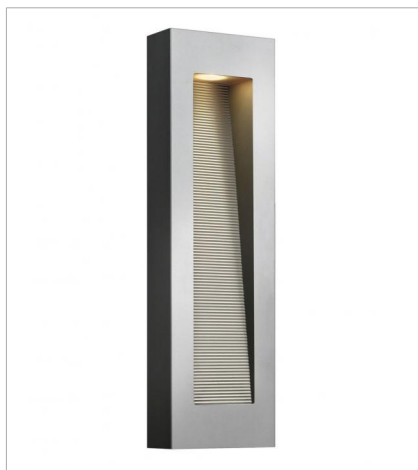

LUNA

Luna is a modern collection of solid aluminum fixtures offered in a unique combination of contemporary styles, including sleek wall lanterns. Luna also offers chic pocket wall sconces and compact ceiling mounts that are ideal for indoors or out.

FINISH: Titanium
GLASS: Etched Glass Lens, Etched Lens

1669TT
LARGE WALL MOUNT LANTERN
9" W, 24" H
Socket
2-20w GU10 *Included