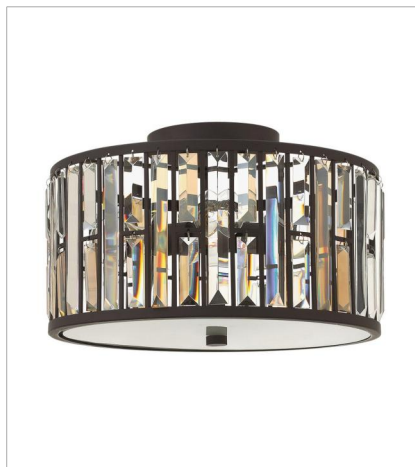

# GEMMA

Gemma is a contemporary chandelier collection with stunning rectangular prisms of amber pearl and clear crystal set within a frame of Vintage Bronze or Silver Leaf to create a seamless sparkling, jewelry-like effect.

**FINISH:** Vintage Bronze

**FR33730VBZ**  
LARGE TWO LIGHT SCONCE  
8" W, 25.5" H  
Socketed  
2-5w Cand. LED, 60w Equiv.

**FR33735VBZ**  
SMALL DRUM  
21.3" W, 16" H  
Socketed  
3-14w Med. LED, 100w Equiv.

**FR33736VBZ**  
LARGE TWO TIER DRUM  
16" W, 33.5" H  
Socketed  
6-5w Cand. LED, 60w Equiv.

**FR33738VBZ**  
MEDIUM SIX LIGHT LINEAR  
44.3" W, 10.3" H  
Socketed  
6-14w Med. LED, 100w Equiv.

**FR33731VBZ**  
MEDIUM FLUSH MOUNT  
15.5" W, 9.3" H  
Socketed  
3-14w Med. LED, 100w Equiv.

**FR33737VBZ**  
SMALL CONVERTIBLE PENDANT  
10.3" W, 11.8" H  
Socketed  
1-14w Med. LED, 100w Equiv.