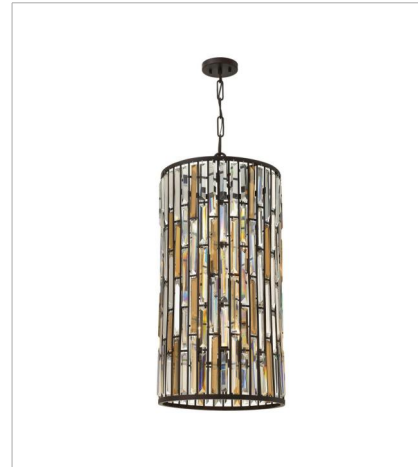

# GEMMA

Gemma is a contemporary chandelier collection with stunning rectangular prisms of amber pearl and clear crystal set within a frame of Vintage Bronze or Silver Leaf to create a seamless sparkling, jewelry-like effect.

**FINISH:** Vintage Bronze

**FR33730VBZ**  
LARGE TWO LIGHT SCONCE  
8" W, 25.5" H  
Socketed  
2-5w Cand. LED, 60w Equiv.

**FR33735VBZ**  
SMALL DRUM  
21.3" W, 16" H  
Socketed  
3-14w Med. LED, 100w Equiv.

**FR33736VBZ**  
LARGE TWO TIER DRUM  
16" W, 33.5" H  
Socketed  
6-5w Cand. LED, 60w Equiv.

**FR33738VBZ**  
MEDIUM SIX LIGHT LINEAR  
44.3" W, 10.3" H  
Socketed  
6-14w Med. LED, 100w Equiv.

**FR33731VBZ**  
MEDIUM FLUSH MOUNT  
15.5" W, 9.3" H  
Socketed  
3-14w Med. LED, 100w Equiv.

**FR33737VBZ**  
SMALL CONVERTIBLE PENDANT  
10.3" W, 11.8" H  
Socketed  
1-14w Med. LED, 100w Equiv.