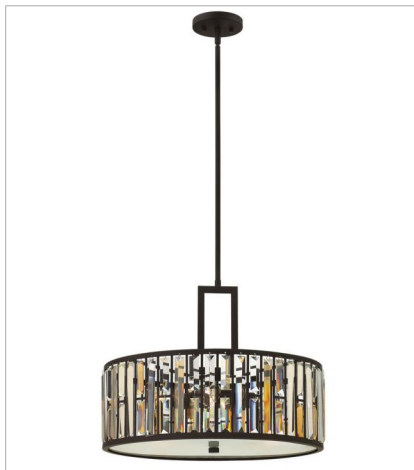

GEMMA

Gemma is a contemporary chandelier collection with stunning rectangular prisms of amber pearl and clear crystal set within a frame of Vintage Bronze or Silver Leaf to create a seamless sparkling, jewelry-like effect.

FINISH: Vintage Bronze

FR33730VBZ
TWO LIGHT SCONCE
8" W, 25.5" H
Socketed
2-5w Cand. LED, 60w Equiv.

FR33735VBZ
MEDIUM DRUM
21.3" W, 16" H
Socketed
3-14w Med. LED, 100w Equiv.

FR33736VBZ
LARGE TWO TIER DRUM
16" W, 33.5" H
Socketed
6-5w Cand. LED, 60w Equiv.

FR33738VBZ
SIX LIGHT LINEAR
45" W, 10.3" H
Socketed
6-14w Med. LED, 100w Equiv.

FR33731VBZ
MEDIUM FLUSH MOUNT
16.5" W, 9.3" H
Socketed
3-14w Med. LED, 100w Equiv.

FR33734VBZ
SMALL DRUM
16" W, 15.8" H
Socketed
3-5w Cand. LED, 60w Equiv.