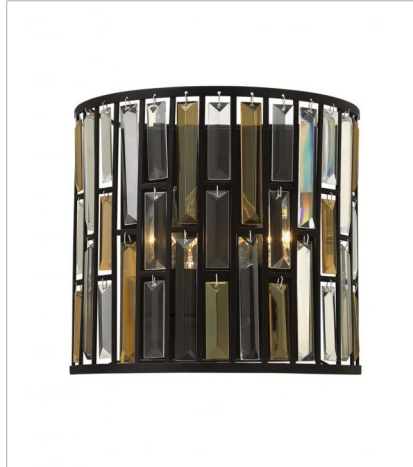

# GEMMA

Gemma is a contemporary chandelier collection with stunning rectangular prisms of amber pearl and clear crystal set within a frame of Vintage Bronze or Silver Leaf to create a seamless sparkling, jewelry-like effect.

**FINISH:** Vintage Bronze

**FR33730VBZ**  
TWO LIGHT SCONCE  
8" W, 25.5" H  
Socket  
2-60w Cand.

**FR33732VBZ**  
TWO LIGHT SCONCE  
12.3" W, 11" H  
Socket  
2-60w Cand.

**FR33734VBZ**  
SMALL DRUM  
16" W, 15.8" H  
Socket  
3-60w Cand.

**FR33735VBZ**  
MEDIUM DRUM  
21.3" W, 16" H  
Socket  
3-100w Med.

**FR33736VBZ**  
LARGE TWO TIER DRUM  
16" W, 33.5" H  
Socket  
6-60w Cand.

**FR33737VBZ**  
SMALL PENDANT  
10.3" W, 11.8" H  
Socket  
1-100w Med.