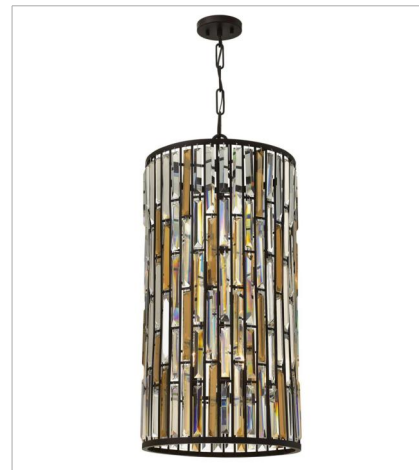

GEMMA

Gemma is a contemporary chandelier collection with stunning rectangular prisms of amber pearl and clear crystal set within a frame of Vintage Bronze or Silver Leaf to create a seamless sparkling, jewelry-like effect.

FINISH: Vintage Bronze

FR33730VBZ
TWO LIGHT SCONCE
8" W, 25.5" H
Socketed
2-5w Cand. LED, 60w Equiv.

FR33735VBZ
MEDIUM DRUM
21.3" W, 16" H
Socketed
3-14w Med. LED, 100w Equiv.

FR33736VBZ
LARGE TWO TIER DRUM
16" W, 33.5" H
Socketed
6-5w Cand. LED, 60w Equiv.

FR33738VBZ
SIX LIGHT LINEAR
45" W, 10.3" H
Socketed
6-14w Med. LED, 100w Equiv.

FR33731VBZ
MEDIUM FLUSH MOUNT
16.5" W, 9.3" H
Socketed
3-14w Med. LED, 100w Equiv.

FR33734VBZ
SMALL DRUM
16" W, 15.8" H
Socketed
3-5w Cand. LED, 60w Equiv.