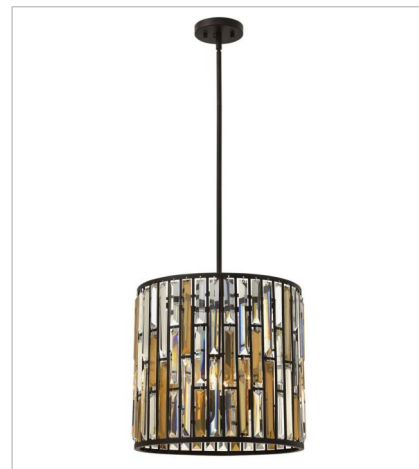

GEMMA

Gemma is a contemporary chandelier collection with stunning rectangular prisms of amber pearl and clear crystal set within a frame of Vintage Bronze or Silver Leaf to create a seamless sparkling, jewelry-like effect.

FINISH: Vintage Bronze

FR33730VBZ
TWO LIGHT SCONCE
8" W, 25.5" H
Socketed
2-5w Cand. LED, 60w Equiv.

FR33735VBZ
MEDIUM DRUM
21.3" W, 16" H
Socketed
3-14w Med. LED, 100w Equiv.

FR33736VBZ
LARGE TWO TIER DRUM
16" W, 33.5" H
Socketed
6-5w Cand. LED, 60w Equiv.

FR33738VBZ
SIX LIGHT LINEAR
45" W, 10.3" H
Socketed
6-14w Med. LED, 100w Equiv.

FR33731VBZ
MEDIUM FLUSH MOUNT
16.5" W, 9.3" H
Socketed
3-14w Med. LED, 100w Equiv.

FR33734VBZ
SMALL DRUM
16" W, 15.8" H
Socketed
3-5w Cand. LED, 60w Equiv.