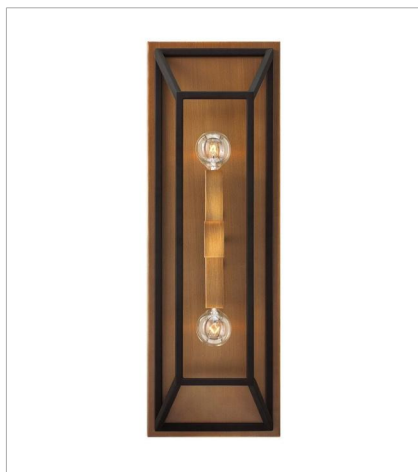

FULTON

Fulton's minimalist beauty emphasizes 'less is more' with vintage industrial style. This clean, airy tapered cage design is constructed without glass and the unique square candle sleeves rest on a discreet "H"-shaped cluster.

FINISH: Bronze with Heirloom Brass accents

3330BZ
TWO LIGHT SCONCE
7.5" W, 22.3" H
LED Lamp
2-5w Cand. LED, 60w Equiv.

3334BZ
MEDIUM OPEN FRAME PENDANT
18" W, 16.3" H
LED Lamp
4-5w Cand. LED, 60w Equiv.

3335BZ
FIVE LIGHT OPEN FRAME LINEAR
50" W, 9" H
LED Lamp
5-14w Med. LED, 100w Equiv.

3336BZ
LARGE OPEN FRAME
22" W, 24.5" H
LED Lamp
4-5w Cand. LED, 60w Equiv.

3337BZ
SMALL PENDANT
10" W, 8.8" H
LED Lamp
1-14w Med. LED, 100w Equiv.

3338BZ
EIGHT LIGHT OPEN FRAME LINEAR
48" W, 16.3" H
LED Lamp
8-5w Cand. LED, 60w Equiv.

FULTON

Fulton's minimalist beauty emphasizes 'less is more' with vintage industrial style. This clean, airy tapered cage design is constructed without glass and the unique square candle sleeves rest on a discreet "H"-shaped cluster.