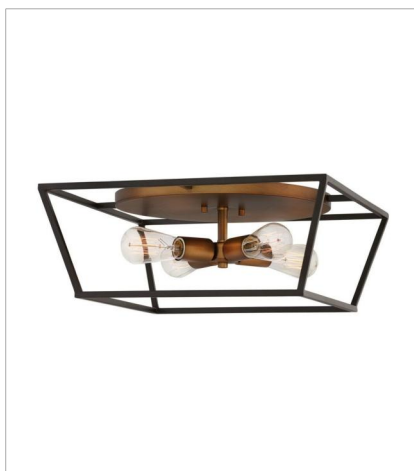

3331BZ
MEDIUM FLUSH MOUNT
18" W, 7.3" H
LED Lamp
4-14w Med. LED, 60w Equiv.

HINKLEY

HINKLEY
33000 Pin Oak Parkway
Avon Lake, OH 44012

PHONE: (440) 653-5500
Toll Free: 1 (800) 446-5539

hinkley.com