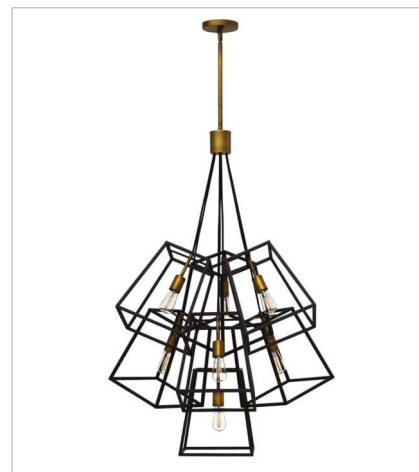

FULTON

Fulton's minimalist beauty emphasizes 'less is more' with vintage industrial style. This clean, airy tapered cage design is constructed without glass and the unique square candle sleeves rest on a discreet "H"-shaped cluster.

FINISH: Bronze with Heirloom Brass accents

3330BZ
TWO LIGHT SCONCE
7.5" W, 22.3" H
LED Lamp
2-5w Cand. LED, 60w Equiv.

3334BZ
MEDIUM OPEN FRAME PENDANT
18" W, 16.3" H
LED Lamp
4-5w Cand. LED, 60w Equiv.

3338BZ
EIGHT LIGHT OPEN FRAME LINEAR
48" W, 16.3" H
LED Lamp
8-5w Cand. LED, 60w Equiv.

FULTON

Fulton's minimalist beauty emphasizes 'less is more' with vintage industrial style. This clean, airy tapered cage design is constructed without glass and the unique square candle sleeves rest on a discreet "H"-shaped cluster.

FINISH: Bronze with Heirloom Brass accents

3351BZ
LARGE OPEN FRAME PENDANT
10" W, 12.3" H
LED Lamp
1-14w Med. LED, 100w Equiv.

3355BZ
SEVEN LIGHT OPEN FRAME LINEAR
65" W, 9.8" H
LED Lamp
7-14w Med. LED, 100w Equiv.