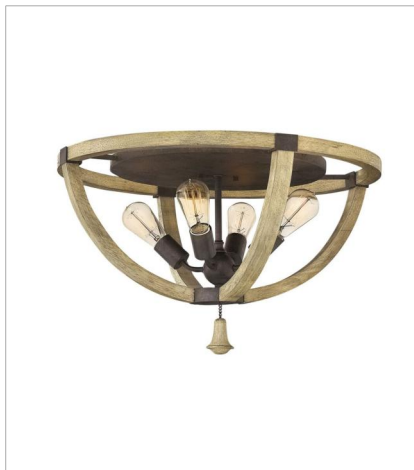

FR40571IRR
LARGE FLUSH MOUNT
23.8" W, 13.3" H
Socketed
4-14w Med. LED, 60w Equiv.