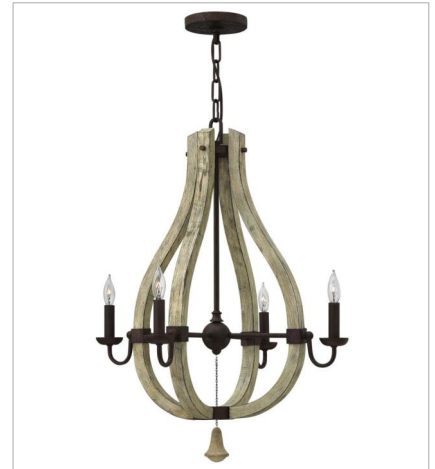

MIDDLEFIELD

Middlefield's rustic-chic design captures a historical feel with its solid distressed wood reminiscent of weathered ash, steel construction and iron rust finish. A pear-shaped wood finial adds an additional elegant detail.

FINISH: Iron Rust with Weathered Ash accents
GLASS: Smoked Crackle

FR40572IRR
TWO LIGHT SCONCE
10" W, 13.5" H
Socketed
2-5w Cand. LED, 60w Equiv.

FR40564IRR
MEDIUM ORB
24" W, 30" H
Socketed
4-5w Cand. LED, 60w Equiv.

FR40574IRR
SMALL OPEN FRAME SINGLE TIER
22" W, 27" H
Socketed
4-5w Cand. LED, 60w Equiv.

FR40576IRR
LARGE OPEN FRAME SINGLE TIER
30" W, 33" H
Socketed
6-5w Cand. LED, 60w Equiv.

FR40577IRR
SMALL PENDANT
12" W, 11" H
Socketed
1-14w Med. LED, 100w Equiv.