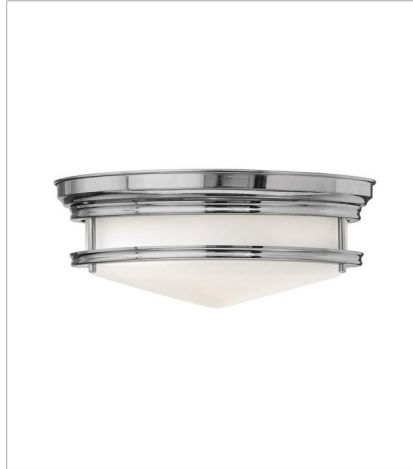

HADLEY

Hadley is a retro-styled collection available in four classic finish options: Antique Nickel, Brushed Bronze, Chrome and Oil Rubbed Bronze. The etched opal or clear one piece glass shade features a slim design that will complement a variety of decors.

FINISH: Chrome
GLASS: Etched Opal

3300CM
SMALL FLUSH MOUNT
7.8" W, 7" H
LED Lamp, Socket
1-7w Med. LED, 100w Equiv. or 1-100w Med.

3301CM
LARGE FLUSH MOUNT
14" W, 5.5" H
LED Lamp
3-7w Med. LED, 60w Equiv.

3302CM
MEDIUM FLUSH MOUNT
12" W, 4.8" H
LED Lamp
2-7w Med. LED, 60w Equiv.

3308CM
MINI FLUSH MOUNT
7.8" W, 4.5" H
Integrated LED