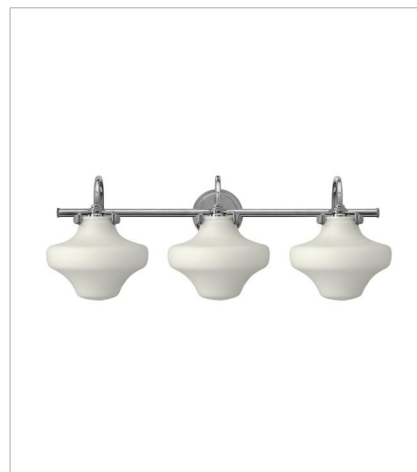

# CONGRESS

Congress is a traditional design that combines both hip and historical elements. This chic retro glass, mix and match collection comes in different shapes, colors and materials and is the perfect vintage accent to any dÃ©cor.

**FINISH:** Chrome  
**GLASS:** Etched Opal

**3175CM**  
HURRICANE GLASS SINGLE LIGH...  
8.8" W, 13" H  
Socketed

**50025CM**  
HURRICANE GLASS TWO LIGHT V...  
20" W, 11.5" H  
Socketed

**50035CM**  
HURRICANE GLASS THREE LIGHT...  
30" W, 11" H  
Socketed

**3134CM**  
GLOBE GLASS PENDANT  
8.8" W, 9" H  
Socketed

**3144CM**  
HURRICANE GLASS FLUSH MOUNT  
8.8" W, 11" H  
Socketed