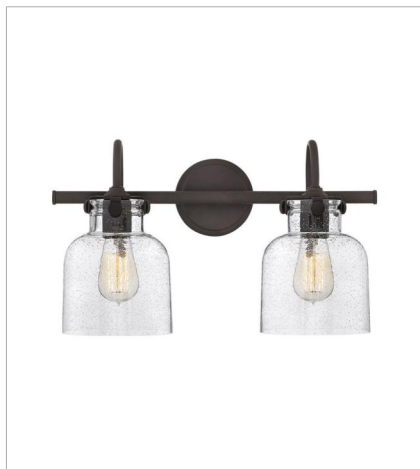

# CONGRESS

Congress is a traditional design that combines both hip and historical elements. This chic retro glass, mix and match collection comes in different shapes, colors and materials, and is the perfect vintage accent to any décor.

**FINISH:** Oil Rubbed Bronze  
**GLASS:** Clear Seedy, Clear

**31700OZ**  
CYLINDER GLASS SINGLE LIGHT...  
6.5" W, 13.3" H  
Socketed  
1-12w Med. LED, 100w Equiv. or 1-100w Med.

**50024OZ**  
GLOBE GLASS TWO LIGHT VANITY  
19.3" W, 11.5" H  
Socketed  
2-12w Med. LED, 100w Equiv. or 2-100w Med.

**50034OZ**  
GLOBE GLASS THREE LIGHT VANITY  
29.5" W, 11.5" H  
Socketed  
3-12w Med. LED, 100w Equiv. or 3-100w Med.

**50122OZ**  
CYLINDER GLASS TWO LIGHT VA...  
19" W, 11.3" H  
Socketed  
2-12w Med. LED, 100w Equiv.

**50123OZ**  
CYLINDER GLASS THREE LIGHT ...  
29.5" W, 11.3" H  
Socketed  
3-12w Med. LED, 100w Equiv.