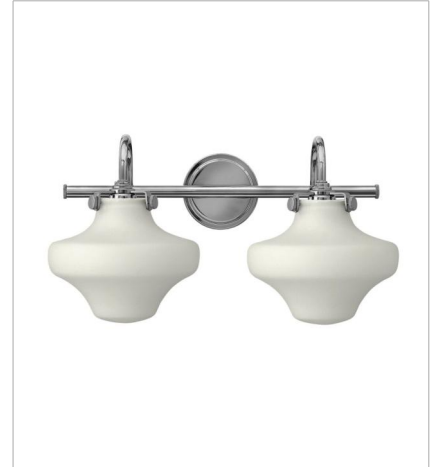

CONGRESS

Congress is a traditional design that combines both hip and historical elements. This chic retro glass, mix and match collection comes in different shapes, colors and materials and is the perfect vintage accent to any dÃ©cor.

FINISH: Chrome
GLASS: Etched Opal, Clear, Clear Seedy
SHADE: Chrome Metal Shade

3118CM
CONGRESS CHROME SINGLE LIGH...
9" W, 12.8" H
Socketed
1-100w Med.

3175CM
HURRICANE GLASS SINGLE LIGH...
8.8" W, 13" H
Socketed

50025CM
HURRICANE GLASS TWO LIGHT V...
20" W, 11.5" H
Socketed

50028CM
METAL SHADE TWO LIGHT VANITY
21" W, 10.5" H
Socketed
2-100w Med.

50035CM
HURRICANE GLASS THREE LIGHT...
30" W, 11" H
Socketed

50036CM
SMALL RETRO GLASS THREE LIG...
29.5" W, 9.3" H
Socketed
3-12w Med. LED, 100w Equiv. or 3-100w Med.

FINISH: Chrome
GLASS: Etched Opal, Clear, Clear Seedy
SHADE: Chrome Metal Shade

50122CM
CYLINDER GLASS TWO LIGHT VA...
19" W, 11.3" H
Socketed
2-12w Med. LED, 100w Equiv.

50123CM
CYLINDER GLASS THREE LIGHT ...
29.5" W, 11.3" H
Socketed
3-12w Med. LED, 100w Equiv.