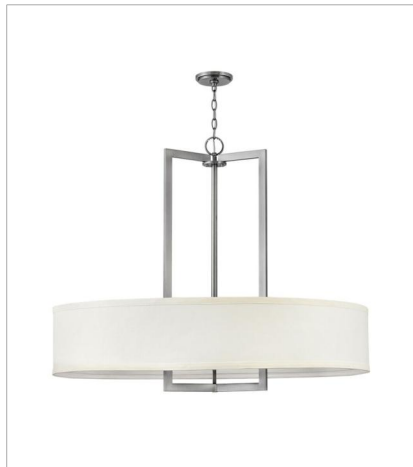

HAMPTON

Hampton is a modern transitional design, offering the ultimate in urban sophistication. The minimal, rectangular frame, paired with a decorative acrylic etched bottom lens, is softened by a contemporary off-white linen drum shade.

FINISH: Antique Nickel
SHADE: Off-White Linen Hardback

3202AN
TWO LIGHT SCONCE
15" W, 12" H
Socketed
2-5w Cand. LED, 60w Equiv.

3204AN
MEDIUM DRUM
26" W, 30.3" H
Socketed
3-14w Med. LED, 100W Equiv.

3207AN
SMALL PENDANT
7" W, 11.8" H
Socketed
1-14w Med. LED, 100w Equiv.

3218AN
FOUR LIGHT LINEAR
42" W, 26" H
Socketed
4-14w Med. LED, 100w Equiv.

3219AN
LARGE DRUM PENDANT
40" W, 33.5" H
Socketed
9-14w Med. LED, 100w Equiv.

3200AN
SMALL SEMI-FLUSH MOUNT
15" W, 11.8" H
Socketed
3-14w Med. LED, 60w Equiv.

FINISH: Antique Nickel
SHADE: Off-White Linen Hardback

3201AN
MEDIUM SEMI-FLUSH MOUNT
20" W, 12" H
Socketed
3-14w Med. LED, 75w Equiv.

3211AN
LARGE SEMI-FLUSH MOUNT
26" W, 14.5" H
Socketed
3-14w Med. LED, 100w Equiv.