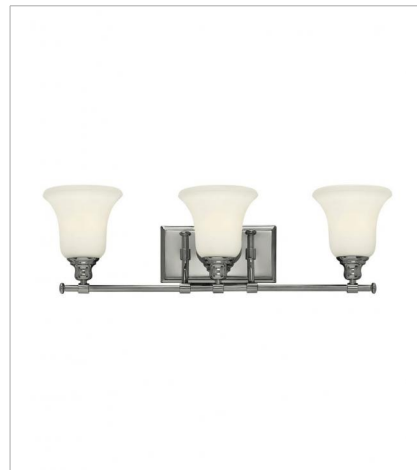

COLETTE

Colette defines classic elegance. This traditional style features thick, pressed white etched opal glass paired with hand-lathed finials and transition detailing.

FINISH: Chrome
GLASS: Etched Opal

58780CM
SINGLE LIGHT VANITY
6" W, 8.5" H
Socket
1-100w Incan. & 1-100w Incan.

58782CM
TWO LIGHT VANITY
17" W, 8" H
Socket
2-100w Incan. & 2-100w Incan.

58783CM
THREE LIGHT VANITY
26.3" W, 8" H
Socket
3-100w Incan. & 3-100w Incan.