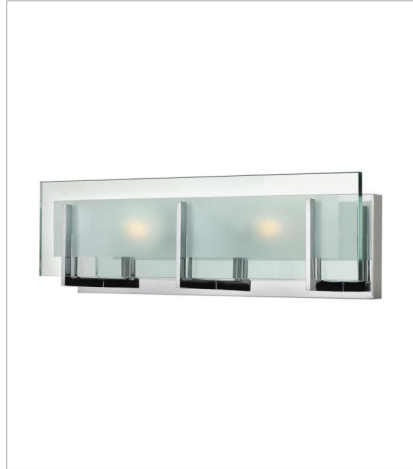

LATITUDE

Latitude is contemporary and sleek, finding its true beauty in the minimalist design. The slim glass panel features rectangular etching while the subtle, split fork frames add understated architectural style.

FINISH: Chrome
GLASS: Inside-Etched Clear Panel

5650CM
SINGLE LIGHT VANITY
5" W, 8" H
Socket
1-60w G-9 *Included or 1-5w G-9, 60w Equiv.

5652CM
TWO LIGHT VANITY
18" W, 5.5" H
Socket
2-60w G-9 *Included or 2-5w G-9, 60w Equiv.

5654CM
FOUR LIGHT VANITY
26" W, 5.5" H
Socket
4-60w G-9 *Included or 4-5w G-9, 60w Equiv.

5656CM
SIX LIGHT VANITY
37.5" W, 5.5" H
Socket
6-60w G-9 *Included or 6-5w G-9, 60w Equiv.

HINKLEY

HINKLEY
33000 Pin Oak Parkway
Avon Lake, OH 44012