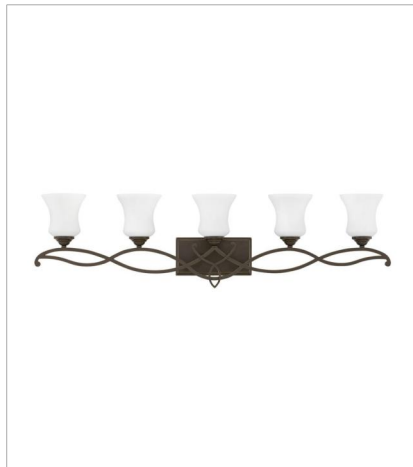

BROOKE

Brooke's updated traditional look features a minimalist forged scroll design in Olde Bronze that elegantly complements its etched opal glass.

FINISH: Olde Bronze
GLASS: Etched Opal

5000OB
SINGLE LIGHT VANITY
5.3" W, 11.8" H
Socketed
1-14w Med. LED, 100w Equiv.

5002OB
TWO LIGHT VANITY
16.5" W, 10.3" H
Socketed
2-14w Med. LED, 100w Equiv.

5003OB
THREE LIGHT VANITY
24" W, 10.8" H
Socketed
3-14w Med. LED, 100w Equiv.

5004OB
FOUR LIGHT VANITY
31.3" W, 11" H
Socketed
4-14w Med. LED, 100w Equiv.

5005OB
FIVE LIGHT VANITY
41.5" W, 11" H
Socketed
5-14w Med. LED, 100w Equiv.

HINKLEY

HINKLEY
33000 Pin Oak Parkway
Avon Lake, OH 44012

PHONE: (440) 653-5500
Toll Free: 1 (800) 446-5539

hinkley.com