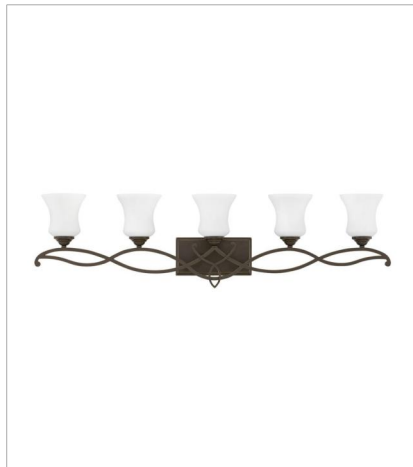

# BROOKE

Brooke's updated traditional look features a minimalist forged scroll design in Olde Bronze that elegantly complements its etched opal glass.

**FINISH:** Olde Bronze  
**GLASS:** Etched Opal

**5000OB**  
SINGLE LIGHT VANITY  
5.3" W, 11.8" H  
Socketed  
1-14w Med. LED, 100w Equiv.

**5002OB**  
TWO LIGHT VANITY  
16.5" W, 10.3" H  
Socketed  
2-14w Med. LED, 100w Equiv.

**5003OB**  
THREE LIGHT VANITY  
24" W, 10.8" H  
Socketed  
3-14w Med. LED, 100w Equiv.

**5004OB**  
FOUR LIGHT VANITY  
31.3" W, 11" H  
Socketed  
4-14w Med. LED, 100w Equiv.

**5005OB**  
FIVE LIGHT VANITY  
41.5" W, 11" H  
Socketed  
5-14w Med. LED, 100w Equiv.