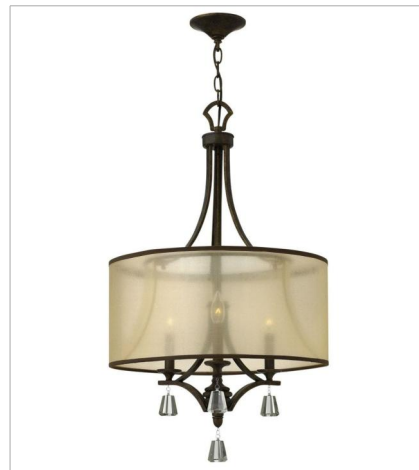

MIME

This elegant collection in our Brushed Nickel and French Bronze finish features a sheer translucent double hardback shade and tapered square crystal accents.

FINISH: French Bronze
SHADE: Amber Sheer Translucent
Double Hardback

FR45602FBZ
TWO LIGHT SCONCE
14" W, 20.5" H
LED Lamp
2-5w Cand. LED, 60w Equiv.

FR45604FBZ
MEDIUM DRUM
25" W, 36" H
LED Lamp
4-5w Cand. LED, 60w Equiv.

FR45606FBZ
SMALL DRUM
19" W, 32" H
LED Lamp, Socket
3-5w Cand. LED, 60w Equiv. or 3-60w Cand.

FR45607FBZ
SMALL PENDANT
9" W, 7" H
LED Lamp, Socket
1-14w Med. LED, 100w Equiv. or 1-100w
Med.

FR45608FBZ
LARGE DRUM
30.3" W, 41.3" H
LED Lamp
6-5w Cand. LED, 60w Equiv.

FR45601FBZ
MEDIUM SEMI-FLUSH MOUNT
17.5" W, 22" H
LED Lamp
3-5w Cand. LED, 60w Equiv.